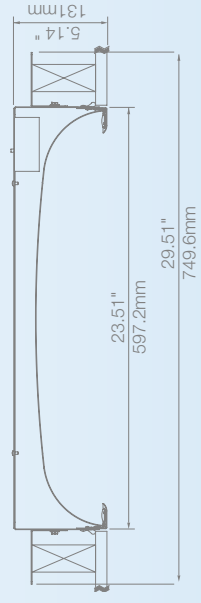

FLANGELESS

Minimal 1/8" reveal maintains a clean surface appearance.