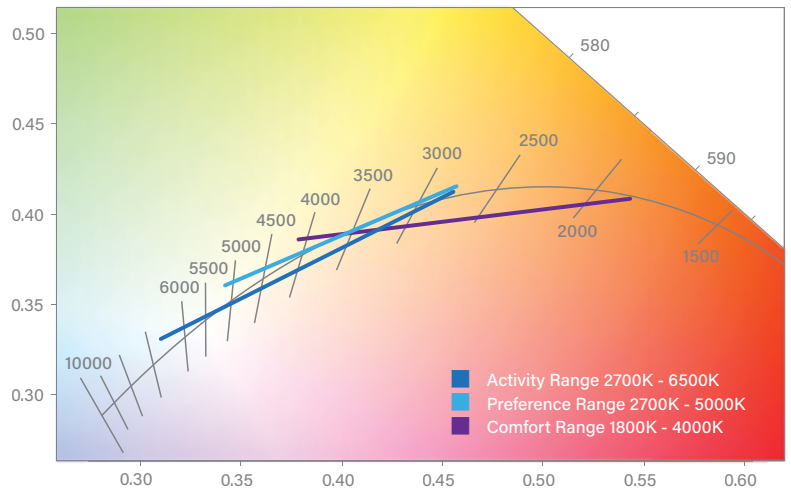

Superior light quality is achieved with a Color Rendering Index (CRI) of 90 and seamless transition between the color points of the Correlated Color Temperature (CCT) ranges close to the black body curve.

Tunable White Technology

Ambiance, mood and alertness, naturally enhanced

Three white tuning ranges for design flexibility

The Comfort (1800K-4000K), Preference (2700K-5000K) and Activity (2700K-6500K) ranges all closely follow the black body curve of a natural light source, ensuring optimal light quality and color rendition while supporting the needs of each application with a flicker-free system.