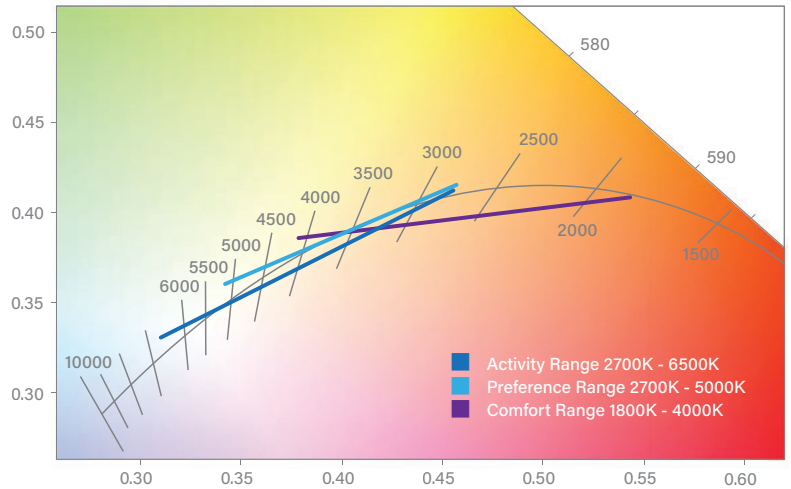

COMFORT RANGE

1800K ————— 4000K

PREFERENCE RANGE

2700K ————— 5000K

ACTIVITY RANGE

2700K ————— 6500K

Superior light quality is achieved with a Color Rendering Index (CRI) of 90 and seamless transition between the color points of the Correlated Color Temperature (CCT) ranges close to the black body curve.

Advanced technology for downlights and wall washers

Our superior tunable white technology is currently offered for our ID+ 3.5" Downlights and Wall Washers.

Tunable White Technology

Ambiance, mood and alertness, naturally enhanced

Three white tuning ranges for design flexibility

The Comfort (1800K-4000K), Preference (2700K-5000K) and Activity (2700K-6500K) ranges all closely follow the black body curve of a natural light source, ensuring optimal light quality and color rendition while supporting the needs of each application with a flicker-free system.