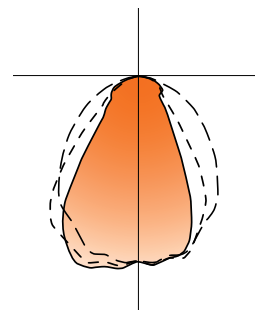

TRAC E

TM

FOCAL POINT®

OUTLINE AND OUTSHINE.

Trace your designs and define the transition from wall to ceiling with a glow.

FEATURES

- Narrow 3.5" aperture
- Creates floating ceiling effect without building a cove
- Shadow-free continuous illumination and pleasant perimeter glow
- 90 degree corners and sliding sleeves for wall-to-wall installation
- A frosted lens with linear rib pattern obscures LEDs and allows comfortable viewing at any angle

COMPARISON

		average footcandles	uniformity (avg/min)	watts/sq ft.
FLOOR	Trace	16.63	1.85	0.958
	Focus IV (1T8)	14.90	1.35	1.458
WALL	Trace	24.26	8.09	
	Focus IV (1T8)	13.84	4.61	

PERFORMANCE

4' Luminaire
 Delivered Lumens: 1207lm
 Tested System Watts: 22.9W