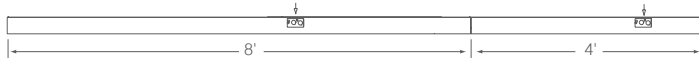

Ceiling mounts below housing,
finish by others.

OUTSIDE & INSIDE CORNER

3" min / 6" max

SLIDING SLEEVE (ss)

6" max

SLIDING SLEEVE PAIR (ssb)

Recommended to finish incremental lengths of 6' or more.

FEED LOCATION

LED module requires an individual fed.

ORDERING

luminaire series	FTRL	<u>FTRL</u>
Trace	FTRL	
shielding		<u>AC</u>
Frosted Acrylic Diffuser	AC	
led system		<u>LL1</u>
Standard Output	LL1	
color temperature		_____
3000K	L30	
3500K	L35	
circuits		<u>1C</u>
Single Circuit	1C	
voltage		_____
120 Volt	120	
277 Volt	277	
driver		<u>LD1</u>
0-10V - 10% Dimming	LD1	
mounting		_____
Grid	G	
Drywall	XF	
factory options		_____
Chicago Plenum	CP	
Emergency Circuit	EC	
Flanged Ends	FL	
HLR/GLR Fuse	FU	
Sliding Sleeve	SS	
Sliding Sleeve Pair (3' minimum length)	SSB	
finish		<u>WH</u>
Matte White Housing	WH	
luminaire length		_____
Specify luminaire/row length in 1' increments (2' minimum)	XX'	
corner options		_____
90-degree Inside Corner	FTRL-IC90	
90-degree Outside Corner	FTRL-OC90	