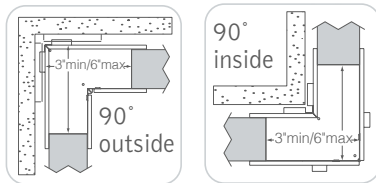

TRAC E

TM

FOCAL POINT®

OUTLINE AND OUTSHINE.

Trace your designs and define the transition from wall to ceiling with a glow.

FEATURES

- Narrow 3.5" aperture
- Creates floating ceiling effect without building a cove
- Shadow-free continuous illumination and pleasant perimeter glow
- 90 degree corners and sliding sleeves for wall-to-wall installation
- A frosted lens with linear rib pattern obscures LEDs and allows comfortable viewing at any angle

COMPARISON

		average footcandles	uniformity (avg/min)	watts/sq ft.
FLOOR	Trace	16.63	1.85	0.958
	Focus IV (1T8)	14.90	1.35	1.458
WALL	Trace	24.26	8.09	
	Focus IV (1T8)	13.84	4.61	

PERFORMANCE

4' Luminaire
 Delivered Lumens: 1207lm
 Tested System Watts: 22.9W

6' corridor, 9' ceiling | 80/50/20 reflectances

Photometric performance is measured in accordance with IESNA LM-79.

INSTALLATION DETAILS

GRID CEILING

15/16" or 9/16" Flat Tee
main runner required.

DRYWALL/HARD CEILING

Ceiling mounts below housing,
finish by others.

OUTSIDE & INSIDE CORNER

3" min / 6" max

SLIDING SLEEVE (ss)

6" max

SLIDING SLEEVE PAIR (ssb)

Recommended to finish incremental lengths of 6' or more.

FEED LOCATION