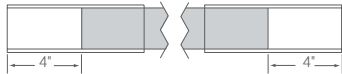

Ceiling mounts below housing,
finish by others.

OUTSIDE & INSIDE CORNER

3" min / 6" max

SLIDING SLEEVE (ss)

6" max

SLIDING SLEEVE PAIR (ssb)

Recommended to finish incremental lengths of 6' or more.

FEED LOCATION