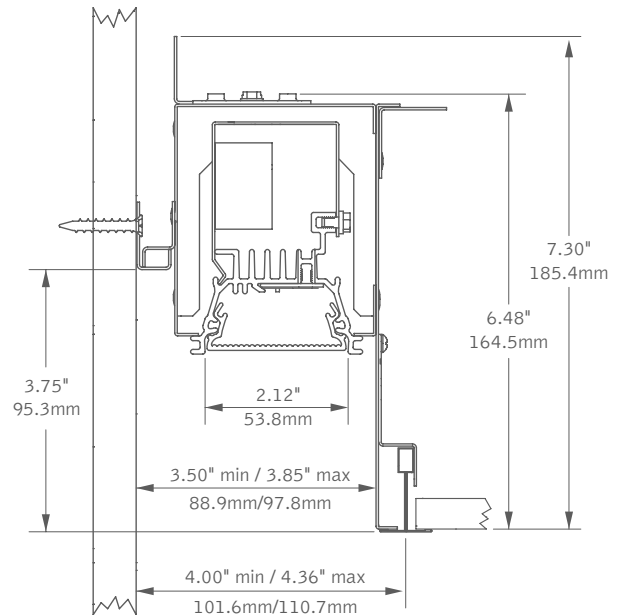

TRAC E

TM

FOCAL POINT®

OUTLINE AND OUTSHINE.

Trace your designs and define the transition from wall to ceiling with a glow.

FEATURES

- Narrow 3.5" aperture
- Creates floating ceiling effect without building a cove
- Shadow-free continuous illumination and pleasant perimeter glow
- 90 degree corners and sliding sleeves for wall-to-wall installation
- A frosted lens with linear rib pattern obscures LEDs and allows comfortable viewing at any angle