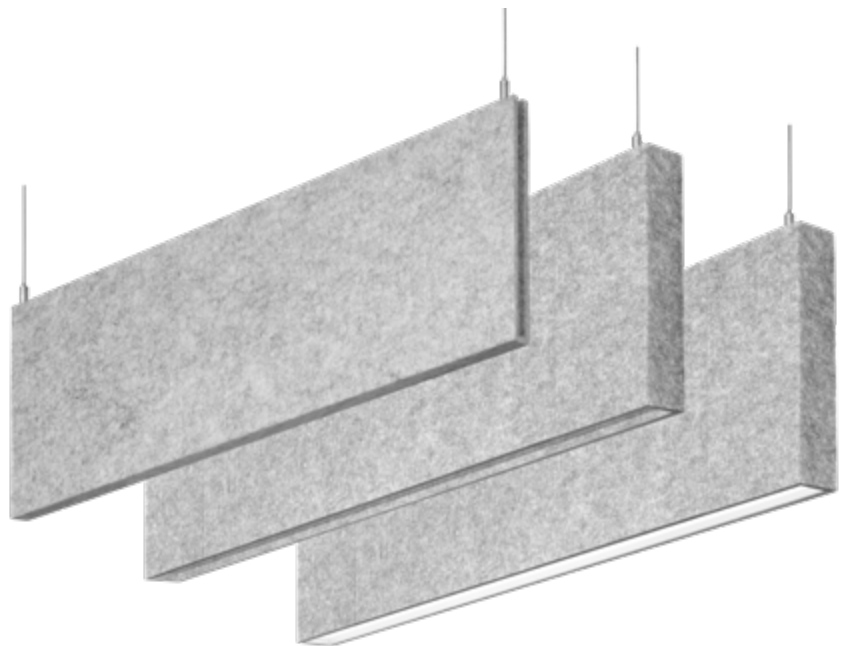

**Seem® 1 Acoustic Luminaires
and Unlit Baffles**

**NEW! AirCore Blade and
Seem 1 Acoustic Luminaires**

ACOUSTIC LUMINAIRE AND BAFFLE SYSTEMS

Focal Point acoustic linear luminaires feature modern, eco-friendly, and sound-absorbing housings that can be specified with direct, indirect, or indirect/direct light distributions, or as an unlit acoustic baffle. Seem® 1 Acoustic luminaires leverage the advanced light engine of Seem 1 and can be paired with Seem 1 Acoustic baffles or AirCore blades for a coordinated lighting and acoustic system. The flexible system can be customized to meet the needs of each project, allowing specifiers to achieve the desired illumination and acoustic reverberation levels with a coordinated look.

Focal Point's baffle system comes in a wide range of colors, housing heights, and luminaire lengths. This new system offers various light distribution options and lumen outputs - all with a narrow aperture.

Acoustic System Features

- Standard nominal heights of 8", 12" or 16".
- Suspended aircraft cable mounting, other options available upon request.
- Per unit Noise Reduction Coefficient (NRC) of 1.05. System NRC will vary based on configuration. Refer to ASTM C423 test reports for more information.
- Housing material is 100% polyester containing up to 50% of recycled plastic bottles (PET) with an ASTM E-84 Class A fire rating and is moisture resistant.
- Wide range of color options provides design flexibility and personalization for any project.

AirCore Blade Features

- Slim 1.08" baffle width.
- Supports budget conscious projects.
- Standard lengths available in 2' to 8' lengths in 1' increments.
- Pair with Seem 1 Acoustic luminaire to create a coordinated look within interior spaces.