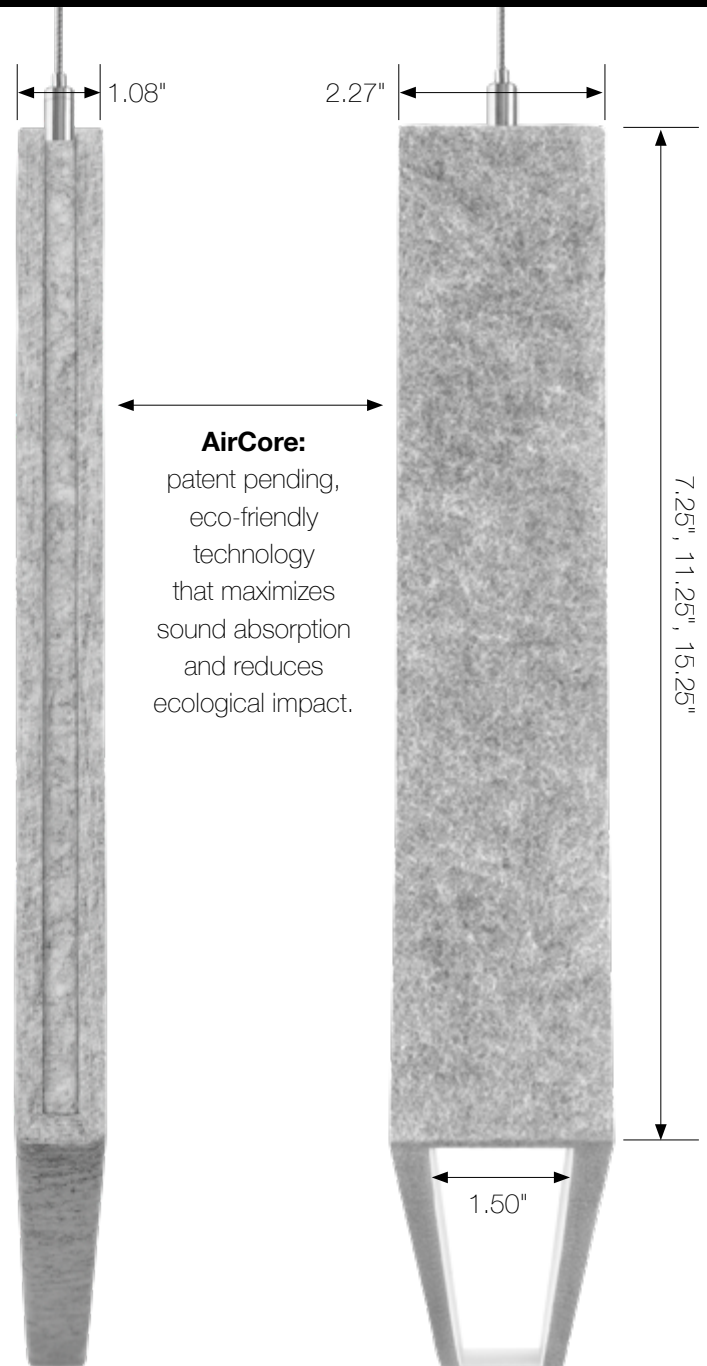

Seem 1 Acoustic Luminaire

AirCore Blade Features

- Slim 1.08" baffle width.
- Supports budget conscious projects.
- Standard lengths available in 2' to 8' lengths in 1' increments.
- Pair with Seem 1 Acoustic luminaire to create a coordinated look within interior spaces.

Seem 1 Acoustic Luminaire Features

- 1.5" lens aperture (2.27" housing width).
- Direct/Indirect, Direct only, Indirect only or unlit baffle options.
- Up to 500LF direct and 800LF indirect.
- Driver options: 0-10V, Lutron EcoSystem®, DALI.
- Standard lengths available in 2' to 16' lengths in 1' increments (minimum lengths vary based on distribution).
- Custom lengths available, consult factory.

Photometric files and acoustic calculations can be provided to help optimize your space.

For more information on how to specify acoustic luminaire and baffle systems, or for general inquiries regarding the Focal Point Acoustic Solutions offering, please email acousticsolutions@focalpointlights.com or contact your Focal Point representative.

NEW!
AirCore Blade