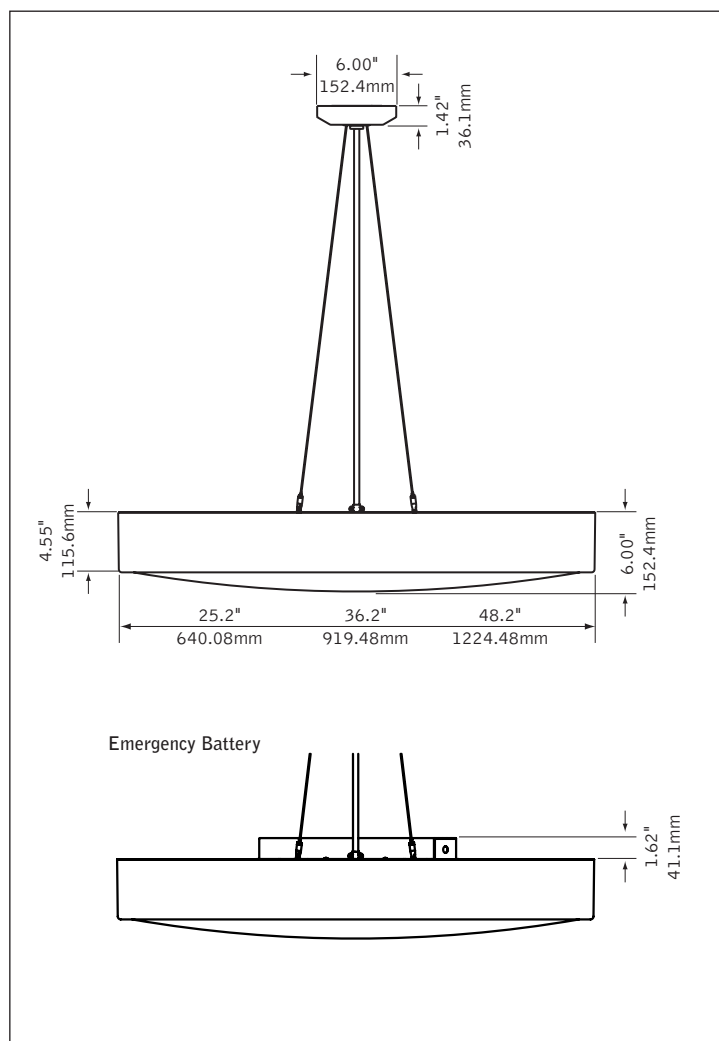

matte black

cable mount canopy detail

surface mount companion

recessed companion

DIMENSIONAL DATA

FEATURES

Pendant mount LED round dome with acrylic diffuser.

Nominal 2', 3' or 4' diameter housings are available.

PERFORMANCE

PRODUCT OVERVIEW

Lumen Output: 2000-17000lm

Wattage: 25-194W

LPW: 71-90

SDCM: 3

4' Diameter
7000 Lumen Nominal Output
Delivered Lumens: 7000lm
Total System Watts: 77W

Photometric performance is measured in accordance with IESNA LM-79.
Visit focalpointlights.com for complete photometric data.

Construction

18 Ga. spun steel housing. 18 Ga. spun steel mounting pan. Housing available in 25.2\", 36.12\" or 48.2\" diameter x 4.5\"H. Housing secured to mounting pan by torsion springs. 12\" minimum suspension. 2' unit weight: 23lbs, 3' unit weight: 50lbs, 4' unit weight: 72lbs.