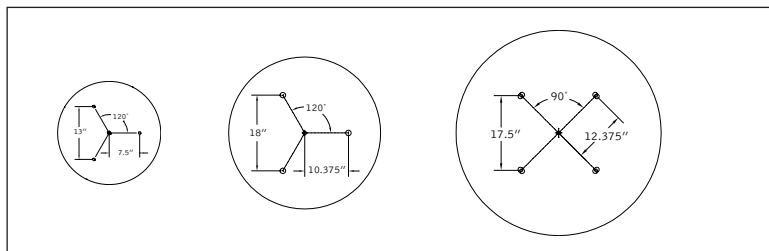

fixture:

project:

STEM MOUNTING INFORMATION

SPECIFICATIONS

LED System

LED module incorporates premium LEDs on a robust platform to achieve excellent thermal management. LEDs are placed to promote a uniform appearance. Available in 2700K, 3000K, 3500K or 4000K with CRI>80 or CRI>90. LED modules and drivers are replaceable from below.

Construction

18 Ga. spun steel housing. 18 Ga. spun steel mounting pan. Housing available in 25.2\", 36.12\" or 48.2\" diameter x 4.5\"H. Housing secured to mounting pan by torsion springs. 12\" minimum suspension. 2' unit weight: 23lbs, 3' unit weight: 50lbs, 4' unit weight: 72lbs.

Optic

20 Ga. steel reflector finished in High Reflectance White powder coat. Convex lens of .125\" thick white acrylic is secured to housing and removed with torsion springs.

Electrical

Standard 120-277V driver includes 0-10V analog dimming. Power factor > .9. Optional EcoSystem™ driver from Lutron available.

Emergency Battery

Bodine BSL310-CAN. Emergency output—10 watts for 90 minutes.

Labels

UL and cUL Listed. Suitable for Dry or Damp Locations, indoor use only.

Finish

Polyester powder coat applied over a multi-stage pre-treatment.

Lumen Maintenance

Reported: L70 at >54,000 hours   Calculated: L70 at 76,000 hours
(Derived from EPA TM-21 calculator. Based on typical conditions, consult factory for additional data.)

Reliability

At Focal Point, our products are designed to stand the test of time. Each luminaire is engineered using superior components, manufactured with the utmost care and rigorously tested. Contact us for reliability data.

Warranty

LED system rated for operation in ambient environments up to 25°C. 5 year limited warranty.

PERFORMANCE CHART

Nominal Size	Delivered Lumens	Tested System Watts	LPW
2'	2000	25	80
	3000	39	77
	4000	56	71
3'	4000	48	83
	5000	61	82
	7000	87	80
	9000	117	77
4'	7000	77	91
	9000	100	90
	11000	123	89
	14000	159	88
	17000	194	88

Based on 3500K, 80 CRI. Lumen multiplier: 90+ CRI = 0.87. Lumen output may vary +/- 8%. Actual wattage may vary +/- 5%

Focal Point LLC reserves the right to change specifications for product improvement without notification.

ORDERING