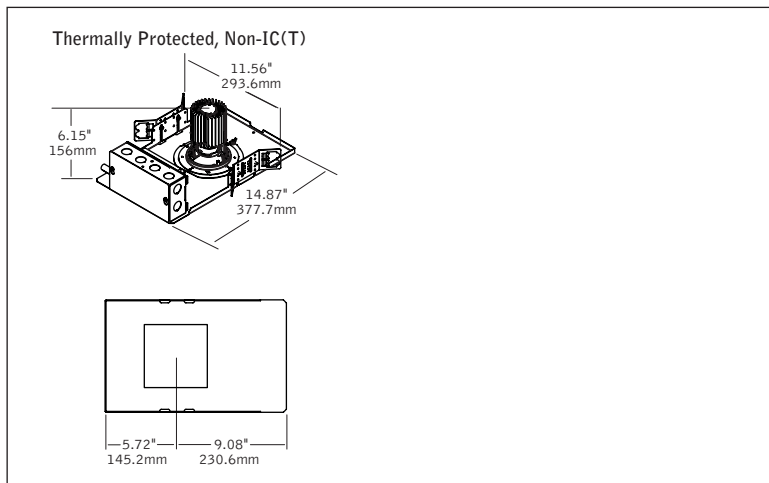

fixture:

project:

HOUSING DETAILS

HOUSING SPECIFICATIONS

Construction

Die-formed housing and integral junction box with (7) 1/2" pry outs. Accommodates ceiling thicknesses up to 1". For thicker ceiling consult factory. Die-cast aluminum heat sink designed for maximum thermal dissipation. Fixture will not exceed 5 lb.

(T) Thermally protected housing for new construction. Insulation to be kept 3" away from housing. Butterfly brackets allow mounting to 1/2" emt. Order bar hangers as an accessory.

Electrical

Choice of constant current dimming drivers. Power factor >.9 typical, 50/60 Hz, 350-2080mA.

Emergency battery

Bodine BSL17C-C2. Emergency output—7 watts for 90 minutes.

Labels

UL and cUL listed. Suitable for Dry or Damp Locations, indoor use only.

Lumen Maintenance

Reported: L70 at >36,000 hours
Derived from EPA TM-21 calculator.

Reliability

At Focal Point, our products are designed to stand the test of time. Each luminaire is engineered using superior components, manufactured with the utmost care and rigorously tested. Contact us for reliability data.

Warranty

LED System rated for operation in ambient environments up to 25°C. 5-year limited warranty.

TRIM SPECIFICATIONS

LED System

Proprietary LED module with color accuracy within 2 SDCM.

Aesthetics

Parabolic reflector cone ensures glare free optics. Field-paintable flange. Trim clips pull trim tight to the ceiling.

Optics

Beamspread achieved with optical filters.

PERFORMANCE CHART

Lumen Ouput	Distribution	System Watts
500	NFL	14

*Tested with 3500K Clear Diffuse Reflector. **Lumen output may vary +/- 5%. 0.963 Matte Black Reflector (BK) lumen multiplier.

HOUSING ORDERING

Housing Series	FLS22W
ID+ 2.5" Square Housing	FLS22
Trim Type	
Square Flush	SF
Square Overlap	SO
Lumen Ouput	500L
500 Lumens	500L
Voltage	
120V	120
277V	277
Driver	
0-10V - 1% Dimming	L11
0-10V - 10% Dimming	LD1
Lutron H-Series - 1% Dimming	LH1
DALI - 1% Dimming	D11
Lutron A-Series - Forward Phase	LTE
(120 only)	
Housing Type	T
Thermally Protected, Non-IC	T
Factory Options	
Bar Hangers	BH
Emergency Battery Pack	EM
(Remote test switch, above ceiling access, SO trim only)	
TRIM & LED MODULE	
Aperture	LS22
2.5" Square Aperture	LS22
Trim Type	SQ
Square	SQ
Color Temperature	
2700K, 90+ CRI	927K
3000K, 90+ CRI	930K
3000K, 80+ CRI	30K
3500K, 80+ CRI	35K
Optic	WW
Wall Wash	WW
Distribution	NFL
20" Narrow Flood	NFL
Reflector Color	
Clear Diffuse	CD
Matte Black	BK
Warm Diffuse	WD
Flange Finish	
White	WH
Black	BK
Titanium Silver	TS
Bronze	BR