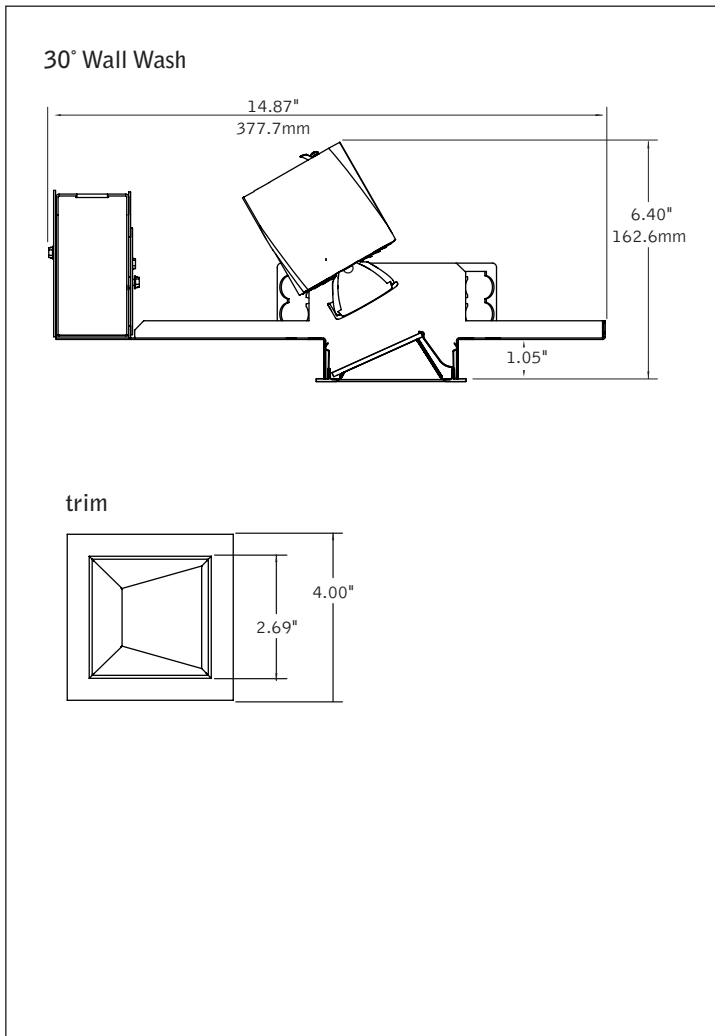

ID+ 2.5" x 2.5"

LED WALL WASH

clear diffuse reflector

matte black reflector

warm diffuse reflector

white trim

titanium silver trim

bronze trim

black trim

DIMENSIONAL DATA

FEATURES

- Small aperture LED 30° fixed wall wash.
- Selection of dimming drivers available.
- Selection of trim styles and finishes to complement any design.
- Adjustable accent & downlight also available.