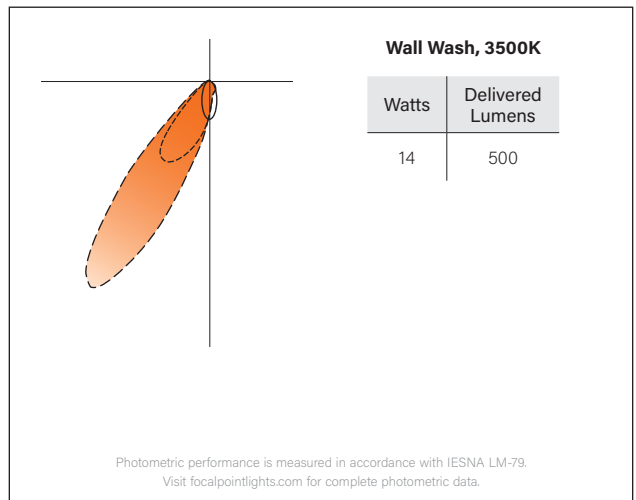

PERFORMANCE