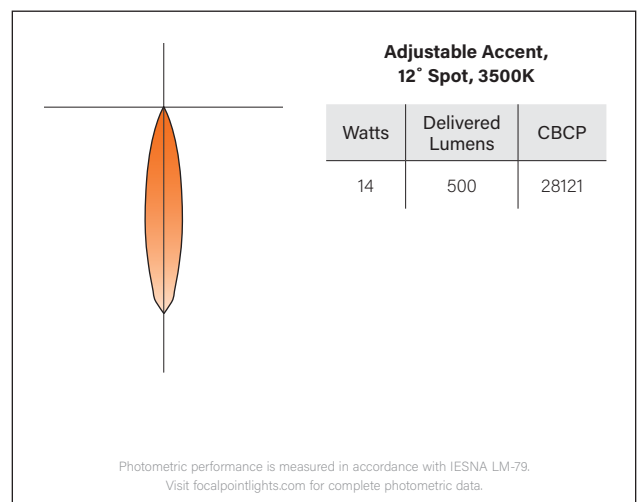

PERFORMANCE