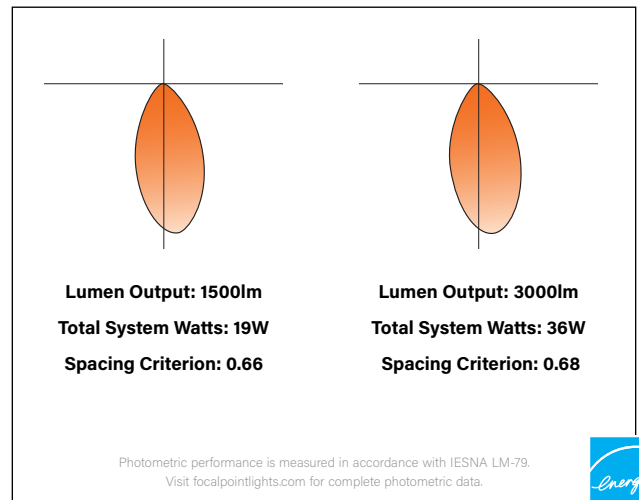

PERFORMANCE