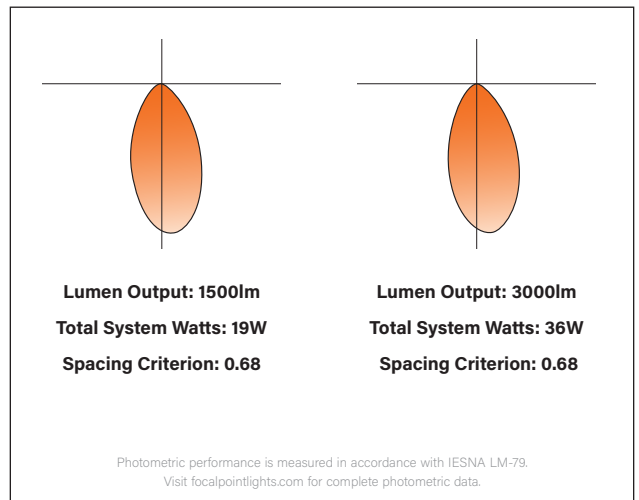

PERFORMANCE