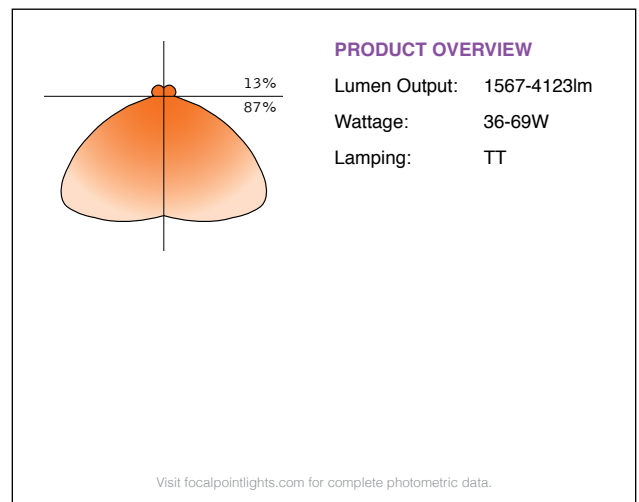

PERFORMANCE

fixture:

project:

SPECIFICATIONS

Construction

Housing and canopy are each one-piece precision-spun 14Ga. aluminum. Housing: 7.62"H x 12" Dia. Canopy: 1.32"H x 4.52" Dia. stepped design with #8-32 recessed set screw. Weight: 10 lbs.

Optic

Molded acrylic prismatic refractor: 7.47"H x 12.00"Dia. aperture with fluted pattern. Optional frosted green or white acrylic diffusion disk with polished edges is retained by aluminum fasteners and (3) #8-32 thumb screws. Optional conical lens with stainless steel clamp band.