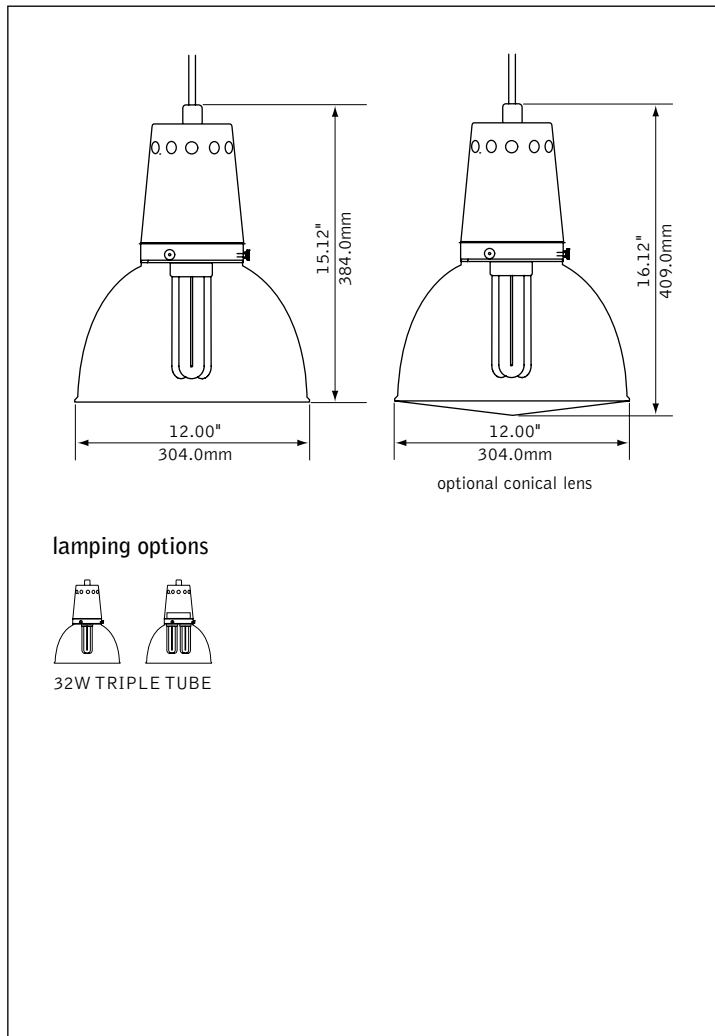

DIMENSIONAL DATA