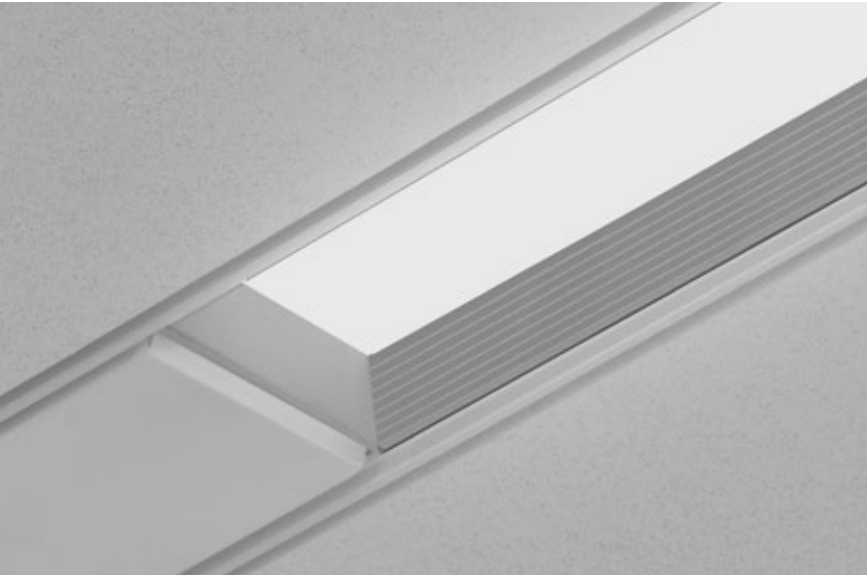

# Avenue® B

LED FOR TECHZONE™ CEILING SYSTEMS

corrugated regressed trim

solid regressed trim

flush lens

## FEATURES

Narrow 3" slot LED with frosted satin lens integrates with TechZone™ Ceiling Systems for a clean, unobtrusive aesthetic.

Shielding options include corrugated or solid regressed trim or flush lens.

Avenue® B LED is a great solution for general illumination in a narrow aperture.

**Construction**

One-piece 20 Ga. steel housing. Thermally protected housing for new construction applications without direct contact with insulation. Insulation to be kept 3" away from housing. Corrugated and solid regressed trim constructed of 6063-T5 extruded aluminum finished in Matte Satin White. Luminaires include 20 Ga. steel, .5" wide flange rail finished in Matte Satin White. 4' unit weight: 7 lbs.