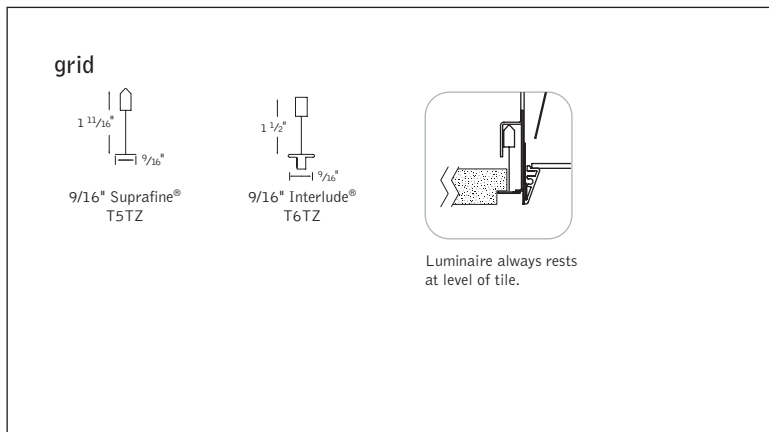

MOUNTING INFORMATION

SPECIFICATIONS

LED System

Proprietary linear LED module incorporates premium LEDs on a robust platform to achieve excellent thermal management. LEDs are placed to promote a uniform appearance. Available in 3000K, 3500K or 4000K with CRI>80, 3SDCM. LED modules and drivers are replaceable from below.

Construction

One-piece 20 Ga. steel housing. Thermally protected housing for new construction applications without direct contact with insulation. Insulation to be kept 3" away from housing. Corrugated and solid regressed trim constructed of 6063-T5 extruded aluminum finished in Matte Satin White. Luminaires include 20 Ga. steel, .5" wide flange rail finished in Matte Satin White. 4' unit weight: 7 lbs.

Optic

22 Ga. steel reflectors finished in High Reflectance White powder coat. Frosted Acrylic lens diffuser .118" thick.

Electrical

Thru-wiring not available. Voltage specific thermal protectors included standard.

Emergency Battery

Bodine BSL310-CAN. Emergency output - 10 watts for 90 minutes. Maximum mounting height 20ft.

Labels

UL and cUL Listed. Suitable for Dry or Damp Locations, indoor use only.

Finish

Polyester powder coat applied over a multi-stage pre-treatment.

Lumen Maintenance

Reported: L70 at >60,000 hours   Calculated: L70 at 84,000 hours
Derived from EPA TM-21 calculator. Based on typical conditions, consult factory for additional data.

Reliability

At Focal Point, our products are designed to stand the test of time. Each luminaire is engineered using superior components, manufactured with the utmost care and rigorously tested. Contact us for reliability data.

Warranty

LED system rated for operation in ambient environments up to 25°C. 5-year limited warranty.

4' PERFORMANCE CHART

Shielding	LED System	Delivered Lumens	Tested System Watts	LPW
SR	Standard output	1759	22	80
	Medium output	2164	27	80
	High output	2769	38	73
FL	Standard output	2034	22	92
	Medium output	2425	27	90
	High output	3217	38	85

Based on 3500K. Lumen output may vary +/- 5%. Actual wattage may vary +/- 5%

ORDERING

Luminaire Series		FAVBTZL
Avenue B LED	FAVBTZL	
Shielding		
Corrugated Regressed Trim Frosted Lens	CR	
Solid Regressed Trim Frosted Lens	SR	
Flush Frosted Lens	FL	
LED System		
Standard Output	LL1	
Medium Output	LL2	
High Output	LL3	
Color Temperature		
3000K	30K	
3500K	35K	
4000K	40K	
Circuits		1C
Single Circuit	1C	
Voltage		
120 Volt	120	
277 Volt	277	
Control System & Dimming Level		
0-10V - 10% Dimming	LD1	
Step Dimming	SD5	
Lutron H-Series - 1% Dimming	LH1	
Lutron 5-Series - 5% EcoSystem Digital	LU5	
TechZone™ Ceiling System Configurations		
9/16" Suprafine Tegular	T5TZ	
9/16" Interlude Node Tegular	T6TZ	
Factory Options		
Chicago Plenum	CP	
Emergency Battery Pack (Not available in 2' housing)	EM	
Positional Clips	EQ	
6' New York City Flex Whip	FNY	
Finish		WH
Matte White Housing	WH	
Luminaire Length		4'
4' Nominal Housing	4'