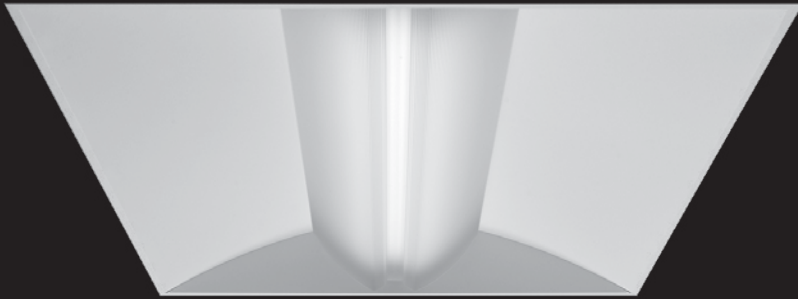

Aerion[®] 2x2

LED

standard diffuser

round accent strip

square accent strip

red insert

green insert

blue insert

DIMENSIONAL DATA

led options

Standard

High Efficiency

1 LED board

2 LED boards

FEATURES

Architectural recessed LED luminaire.

Aerion's sweeping curves and contemporary lines complement architecture.

Aerion's center lamp chamber provides minimal contrast between the diffuser and side reflectors creating even illumination and comfort.

Aerion features a shallow 3.6" housing depth which flies under the radar of most plenum obstructions.

Stylized sloped endcaps highlight Aerion's distinctive look.

Acrylic diffuser has been designed with an upper and lower track that accepts individual or combinations of accent strips.