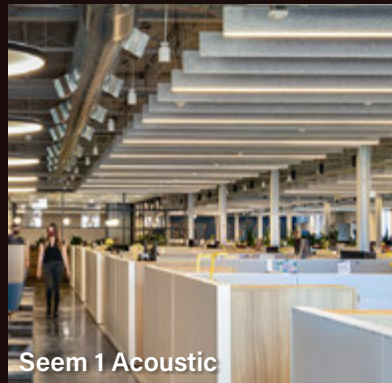

Seem 1 Suspended Pattern

Seem 1 Acoustic Trio

Seem 1 Acoustic