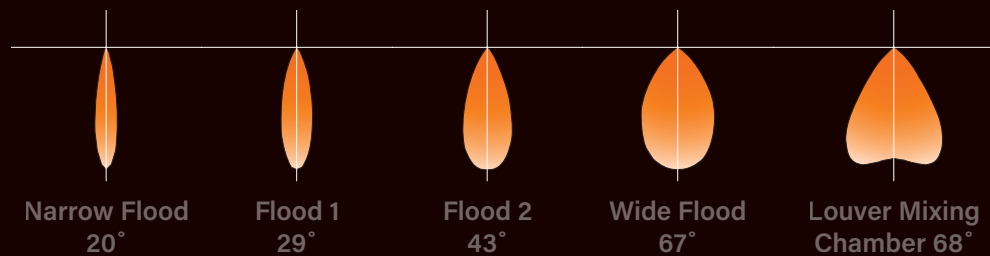

**Bold** - Blush, Seafoam

**BERRY**  
**SLATE**

**Bolder**

# HIGH-PERFORMANCE LIGHT SOURCES

A wide choice of output levels, Lambertian or batwing indirect distributions, and five louver cell beam spreads, from narrow flood to wide flood and louver mixing chamber, support a variety of applications. Color temperatures from 2700K to 4000K at CRI 80 or 90 are ideal for corporate offices, hospitality, retail, educational, recreational, or healthcare settings.

INDIRECT OPTICS 250-800 lm/ft

DIRECT LOUVERS 250-1000 lm/ft

Louver  
Mixing  
Chamber

Narrow Flood  
Flood 1  
Flood 2  
Wide Flood