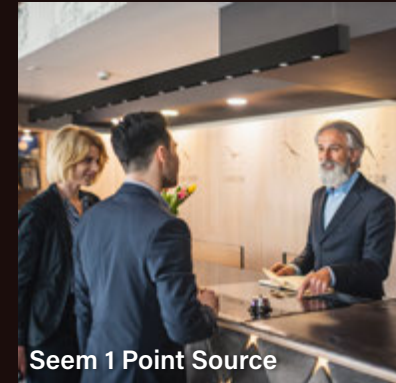

SEEM® 1

The Seem 1 portfolio is a broad family of nominal 1.5" aperture linear luminaires that provide flexibility to impart a glowing linear elegance and deliver a range of illumination solutions to bring harmony to any interior space. Go beyond illumination with Seem 1 Acoustic luminaires and AirCore Bridge®, integrated luminaire and sound-absorbing baffle systems that leverage the narrow aperture and advanced light engine of Seem 1 while improving human comfort and mitigating reverberation issues in open spaces.

FOCAL POINT™

Bringing It All To Light™

Front cover:
Midnight Blue + Black Specular
Limestone + Clear Specular
Silver Gray + Matte White