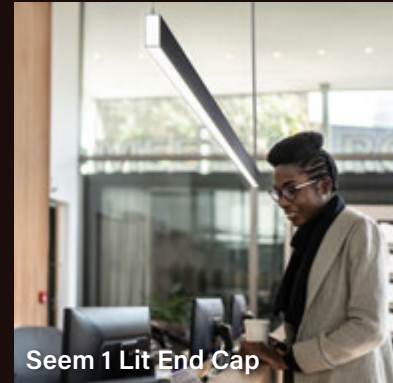

SEEM® 1

The Seem 1 portfolio is a broad family of nominal 1.5" aperture linear luminaires that provide flexibility to impart a glowing linear elegance and deliver a range of illumination solutions to bring harmony to any interior space. Go beyond illumination with Seem 1 Acoustic luminaires and AirCore Bridge®, integrated luminaire and sound-absorbing baffle systems that leverage the narrow aperture and advanced light engine of Seem 1 while improving human comfort and mitigating reverberation issues in open spaces.

FOCAL POINT™

Bringing It All To Light™

Front cover:
Midnight Blue + Black Specular
Limestone + Clear Specular
Silver Gray + Matte White