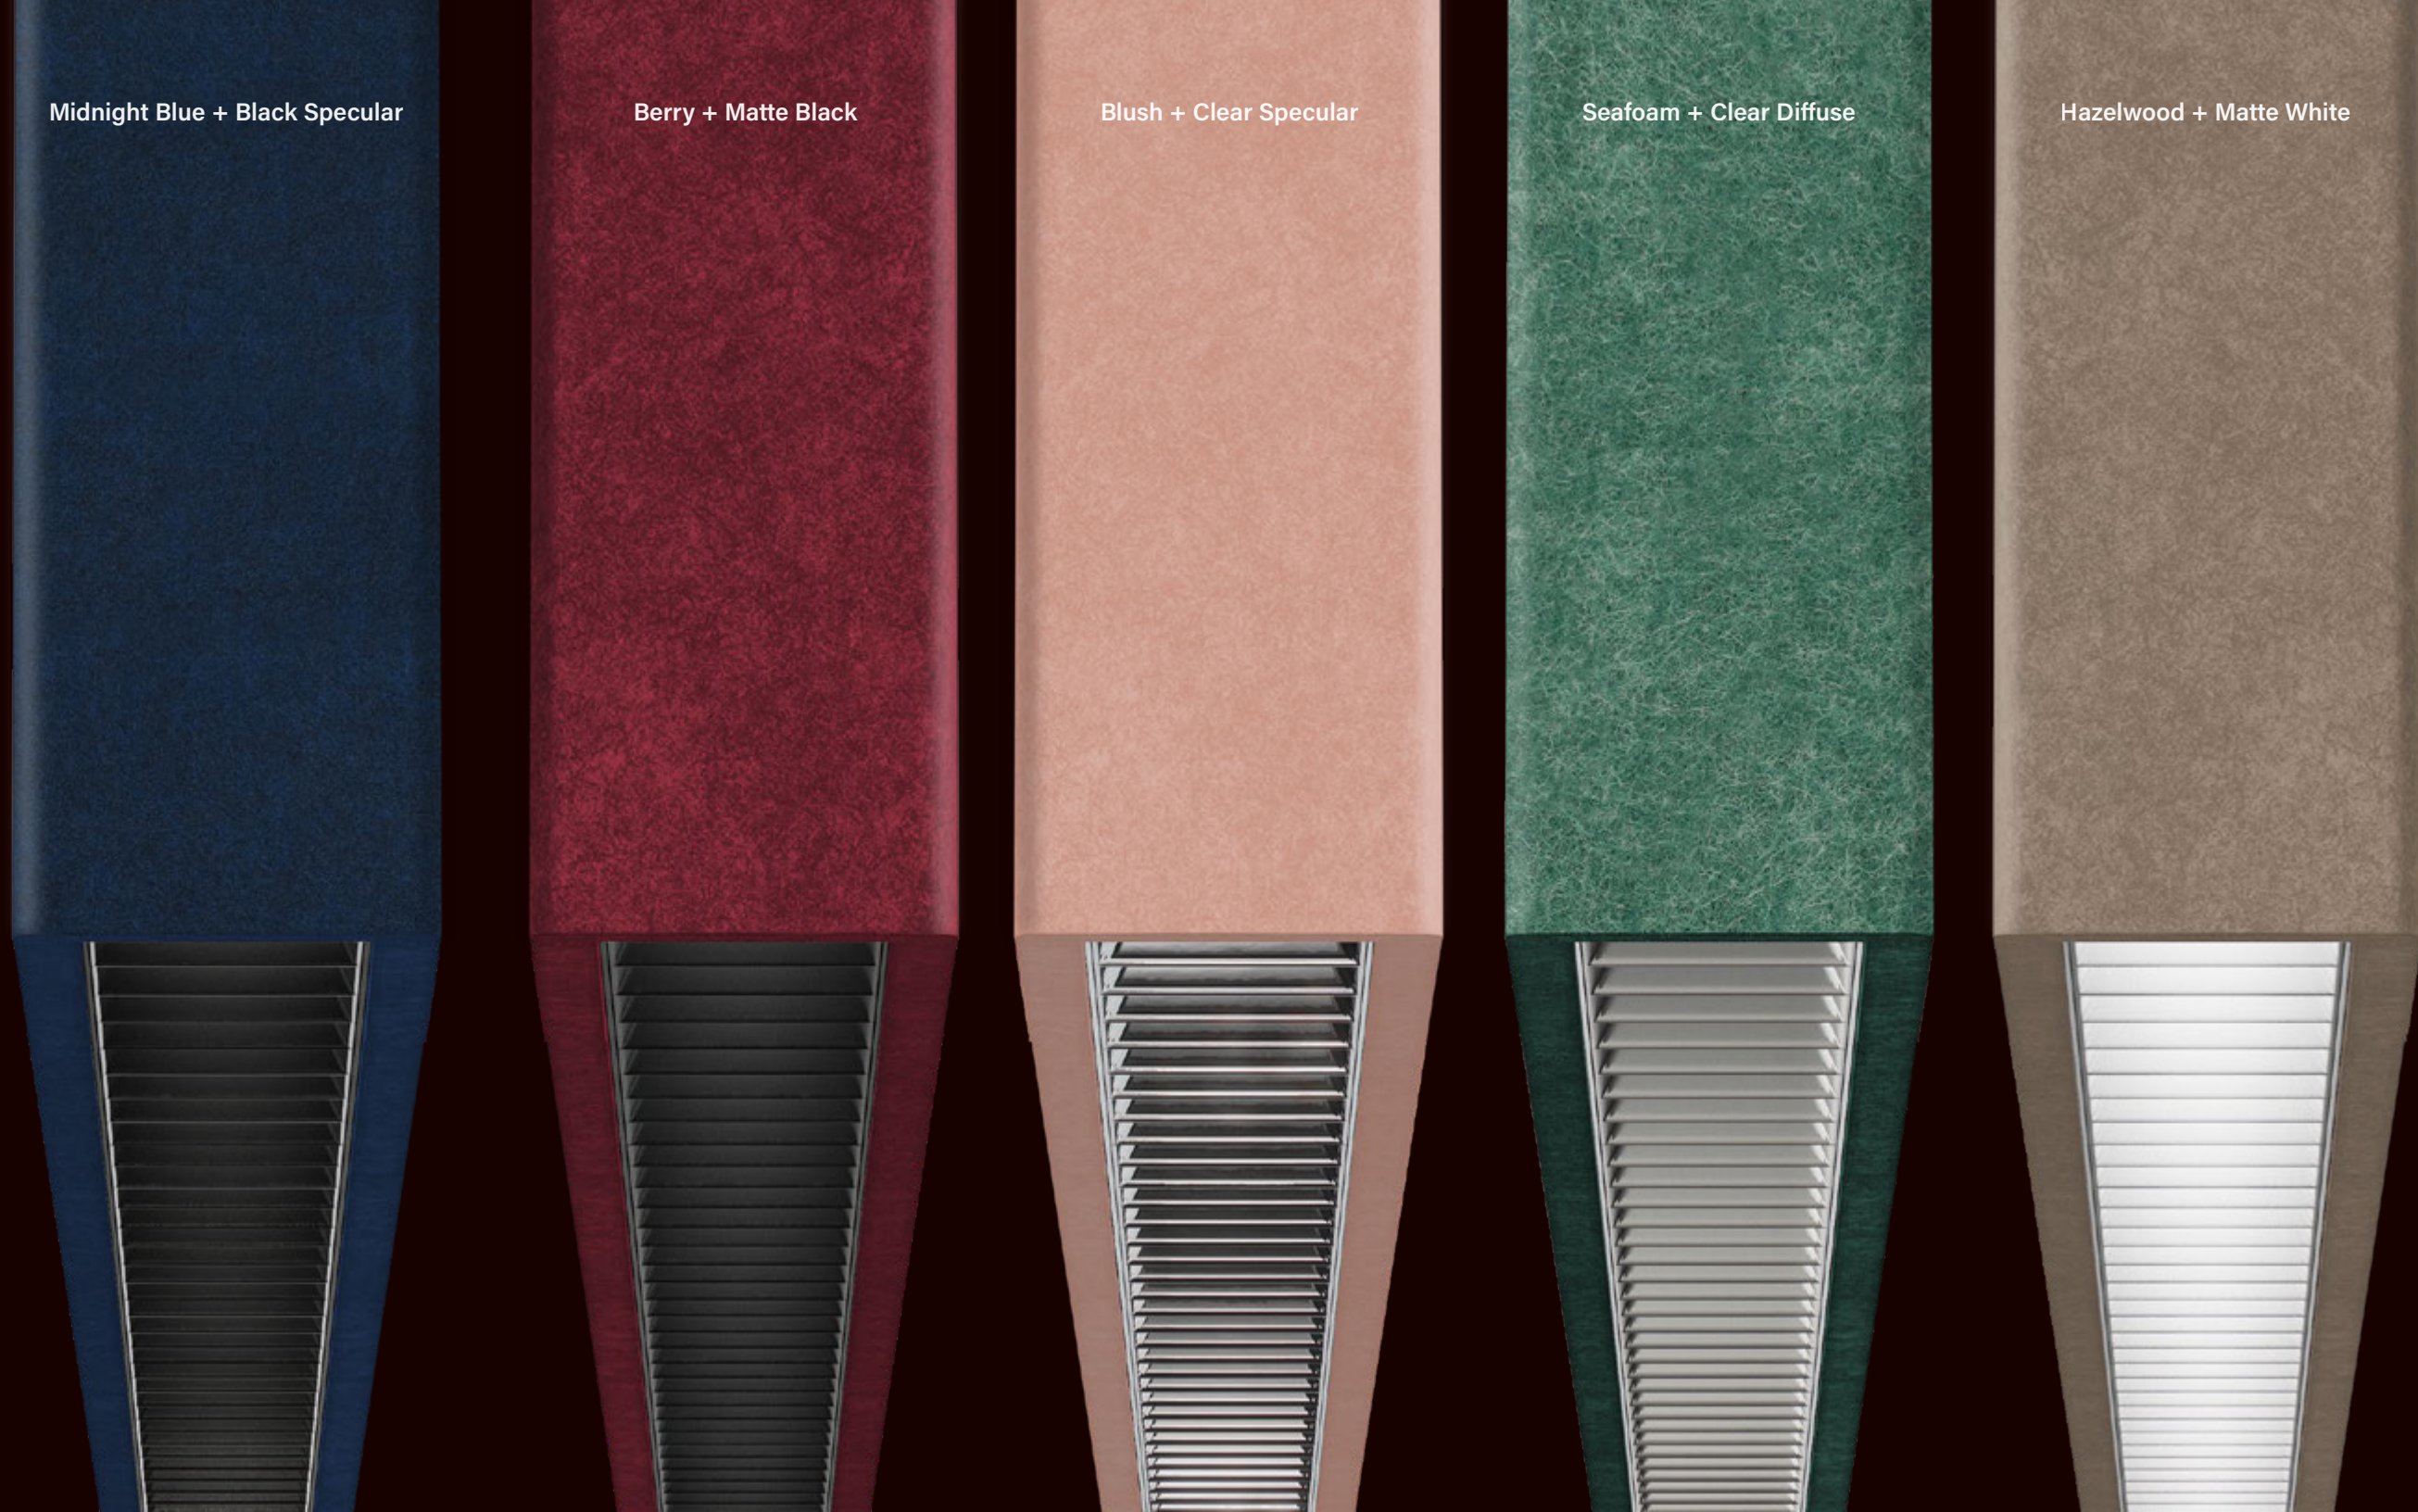

- **Visual comfort with deep 60° regress**
- **Diversity of louver finishes**
- **Broad range of beam spreads**

Mixing and matching PET felt colors and louver cell finishes results in stylish acoustic luminaires that also tailor how the light is perceived.

Midnight Blue + Black Specular

Berry + Matte Black

Blush + Clear Specular

Seafoam + Clear Diffuse

Hazelwood + Matte White

Front cover:  
Midnight Blue + Black Specular  
Limestone + Clear Specular  
Silver Gray + Matte White