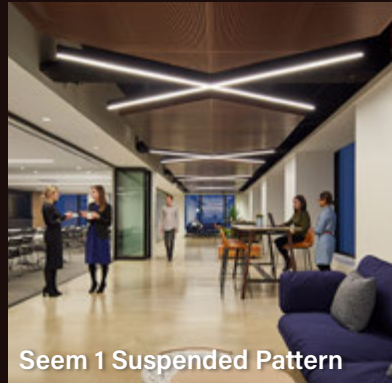

SEEM® 1

The Seem 1 portfolio is a broad family of nominal 1.5" aperture linear luminaires that provide flexibility to impart a glowing linear elegance and deliver a range of illumination solutions to bring harmony to any interior space. Go beyond illumination with Seem 1 Acoustic luminaires and AirCore Bridge®, integrated luminaire and sound-absorbing baffle systems that leverage the narrow aperture and advanced light engine of Seem 1 while improving human comfort and mitigating reverberation issues in open spaces.