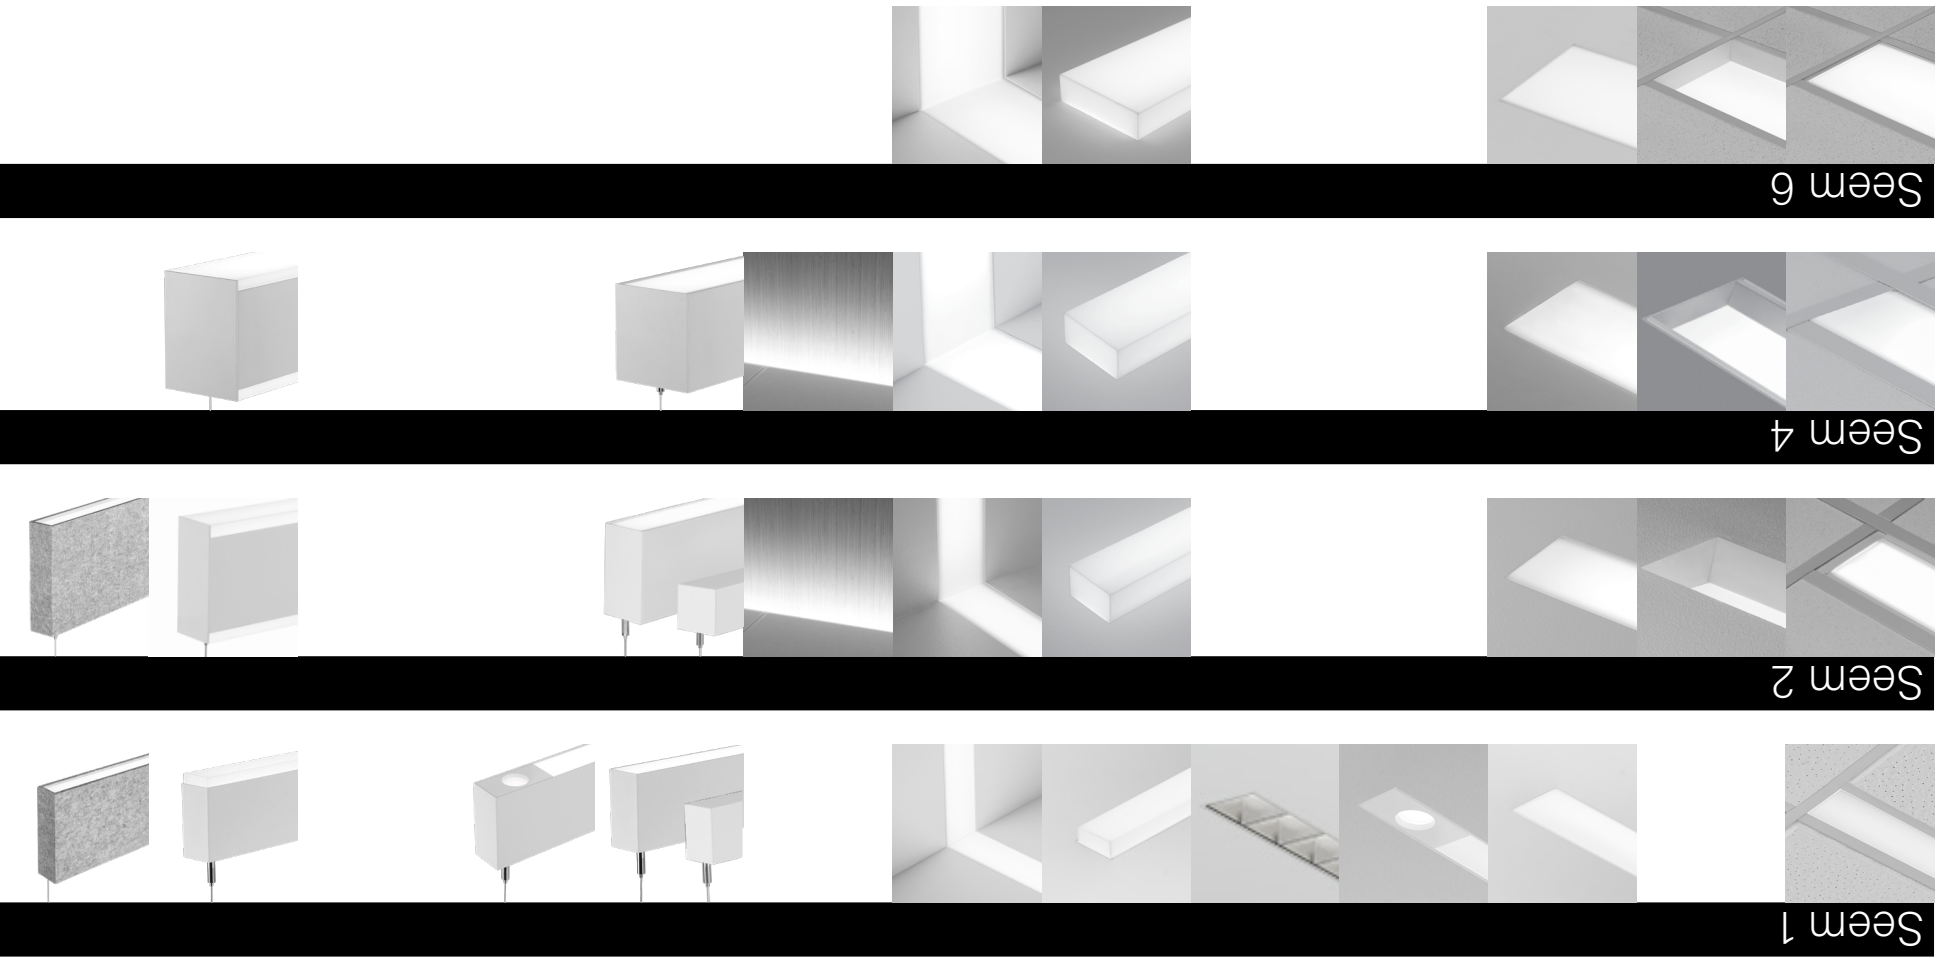

Seem 4 LED Family

FOCAL POINT®

Bringing It All To Light®

A 4" aperture luminaire designed to fit organically into architecture, Seem® 4 integrates with ceiling and walls in different configurations to bring unity to interior spaces. Seem 4 supports diverse applications with modern finishes, individual lengths, continuous runs, or patterns in a variety of mounting styles: recessed, suspended, surface mount, and wall mount. Several shielding, color temperature, and distribution options provide the perfect blend of high performance and visual comfort.

*Some option restrictions apply. Refer to product cut sheets for detailed options offered for each product, available at focalpointlights.com.

The broad Seem family, with nominal apertures from one to six inches, offers many options to unite a space with lines of light and create a contemporary aesthetic.

Seem Family

Seem® 4 LED Family

Drywall & Suspended

Hard Ceiling

Drywall

Perimeter

Suspended

A brand of Legrand