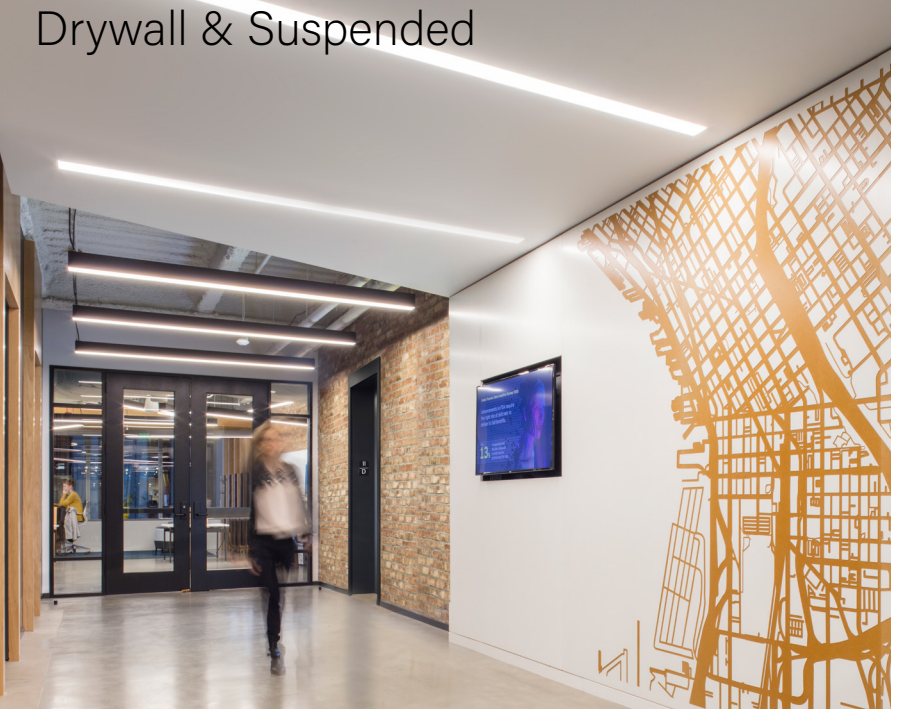

Suspended

Seem Family

Seem® 4 LED Family

Drywall & Suspended

Hard Ceiling