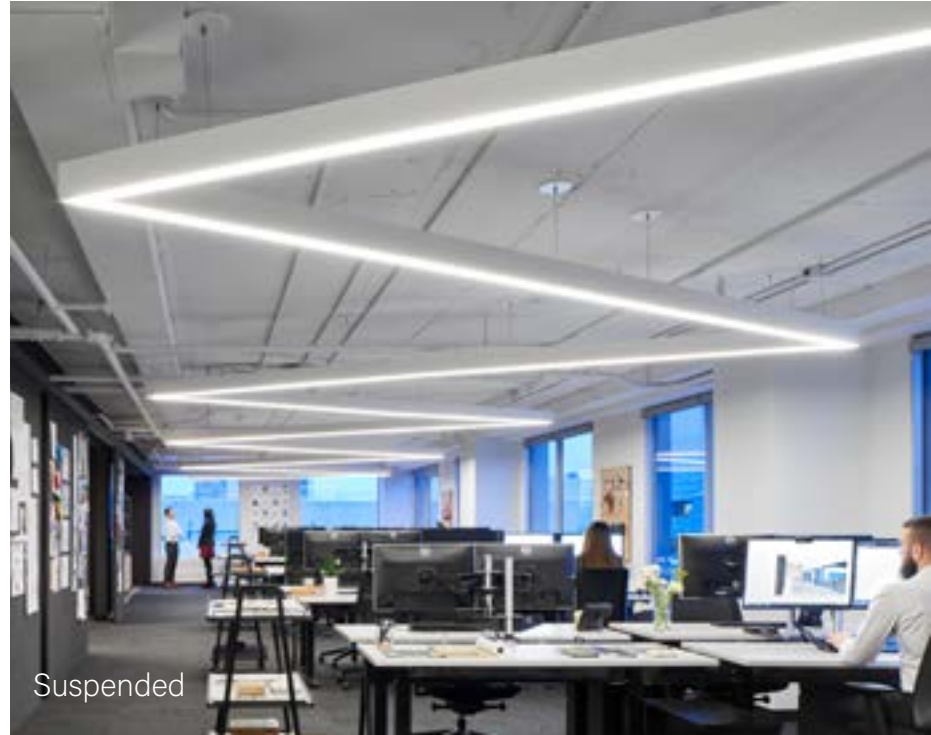

Seem 2 LED Family

A narrow 2.5" aperture luminaire designed to fit organically into architecture and provide a clean visual aesthetic, Seem 2 integrates with ceilings and walls in different configurations to bring harmony to interior spaces and to support diverse applications. It allows for design flexibility with modern finishes, individual lengths, continuous runs, or patterns in a variety of mounting styles: recessed, perimeter, suspended, surface mount, and wall mount. Several shielding, color temperature, and distribution options provide the perfect blend of high performance and visual comfort.

Seem 6

Seem 4

Seem 2

Seem 1

The broad Seem family, with nominal apertures from one to six inches, offers many options to unite a space with lines of light and create a contemporary aesthetic. Find out more at focalpointlights.com/seem.

Seem Family

Seem® 2 LED Family

Grid

Drywall

Hard Surface

Suspended

Wall to Ceiling