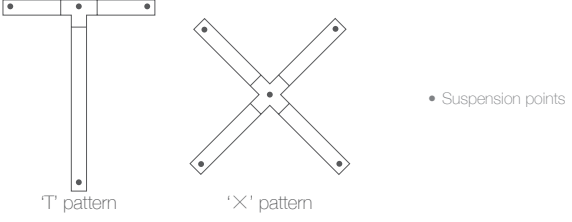

Custom Patterns

*Asymmetric, Batwing, 0.5" and 1.5" Pop-Down lenses also available. Refer to cut sheet for full distribution list.