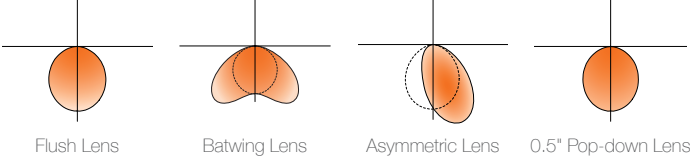

Seem® 2

Suspended, Surface Mount and Wall Mount

Sleek 2.5" aperture linear luminaires, Seem® 2 Direct, Indirect and Direct/Indirect combine clean aesthetic with high performance to impart a glowing linear elegance to interior spaces. Engineered to ease the installation process, they offer flexibility to meet the needs of diverse spaces with suspended, surface mount, and wall mount options – in individual units, continuous runs or patterns. Multiple finishes: Black, Titanium Silver, and Matte White, as well as various lumen outputs add to their versatility.

- Individual units, continuous runs or patterns with 90-degree corners in 1' increments or 1" increments for Seem 2 Indirect only
- Asymmetric, Batwing, Flush, 0.5" Pop-Up*, 0.5" Pop-Down, and 1.5" Pop-Down lens options
- Asymmetrical, Lambertian and Batwing distribution options
- Direct/Indirect light levels may be specified and controlled independently
- Lumen output range:
 - Direct 125–1000 lumens per foot
 - Indirect 250–1625[†] lumens per foot
- Available in 80 or 90 CRI options
- Simple 6-step installation
- Simplified joining and alignment mechanism

Seem® 2

Suspended, Surface Mount and Wall Mount

OPTICS & PERFORMANCE

A slim linear housing delivers a soft, yet powerful and even illumination, ideal for corridors, offices, hospitality areas and conference rooms.

The broad distribution of the Indirect batwing optic allows for spacing up to 16' on center with 3:1 ceiling uniformity with a 24" suspension.

Indirect Distributions

Direct Distributions

Direct/Indirect Distributions*