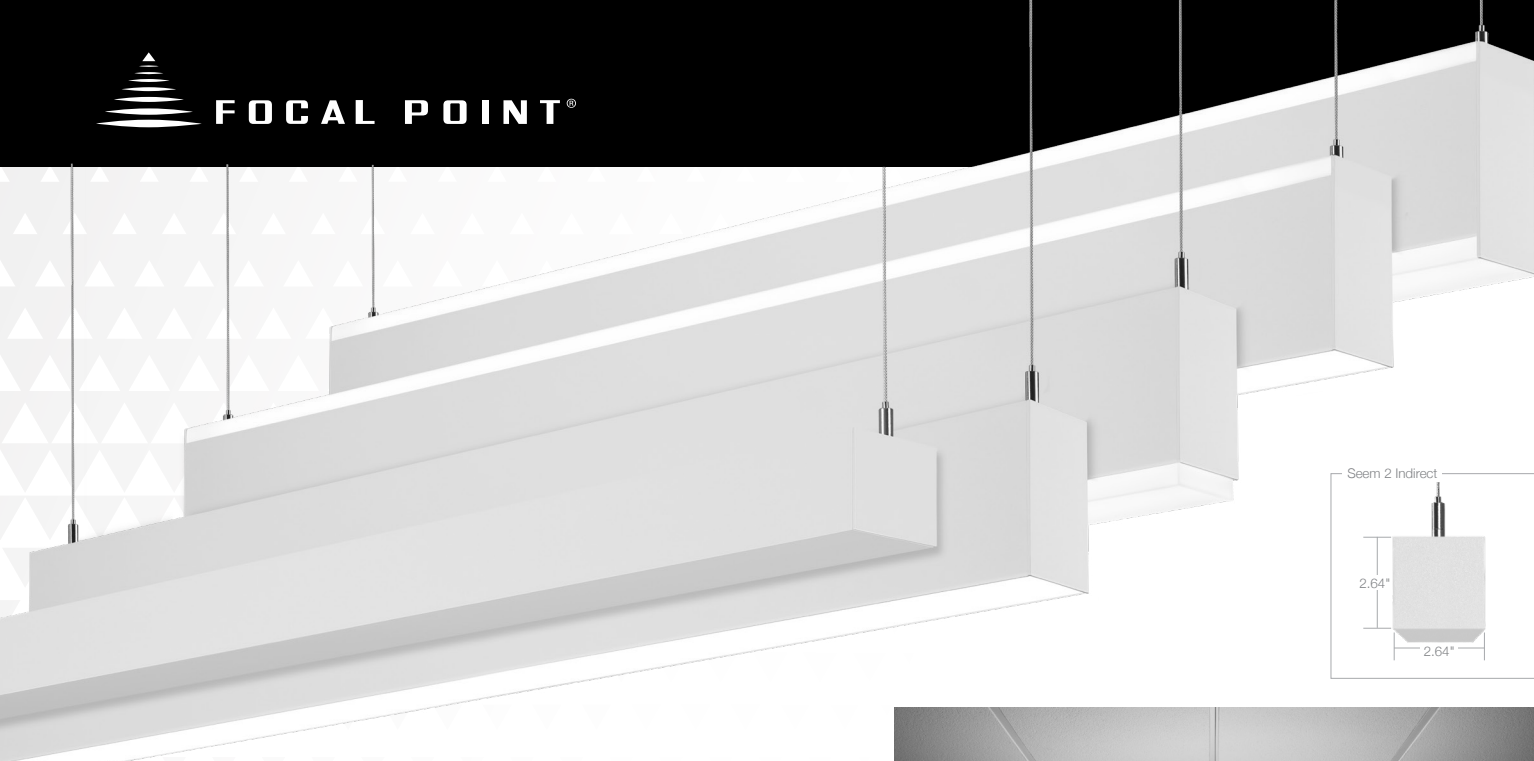

Seem® 2

Suspended, Surface Mount and Wall Mount

Sleek 2.5" aperture linear luminaires, Seem® 2 Direct, Indirect and Direct/Indirect combine clean aesthetic with high performance to impart a glowing linear elegance to interior spaces. Engineered to ease the installation process, they offer flexibility to meet the needs of diverse spaces with suspended, surface mount, and wall mount options – in individual units, continuous runs or patterns. Multiple finishes: Black, Titanium Silver, and Matte White, as well as various lumen outputs add to their versatility.

- Individual units, continuous runs or patterns with 90-degree corners in 1' increments or 1" increments for Seem 2 Indirect only
- Asymmetric, Batwing, Flush, 0.5" Pop-Up*, 0.5" Pop-Down, and 1.5" Pop-Down lens options
- Asymmetrical, Lambertian and Batwing distribution options
- Direct/Indirect light levels may be specified and controlled independently
- Lumen output range:
 - Direct 125–1000 lumens per foot
 - Indirect 250–1625[†] lumens per foot
- Available in 80 or 90 CRI options
- Simple 6-step installation
- Simplified joining and alignment mechanism

Seem® 2

Suspended, Surface Mount and Wall Mount

OPTICS & PERFORMANCE

A slim linear housing delivers a soft, yet powerful and even illumination, ideal for corridors, offices, hospitality areas and conference rooms.

The broad distribution of the Indirect batwing optic allows for spacing up to 16' on center with 3:1 ceiling uniformity with a 24" suspension.

Indirect Distributions

Direct Distributions

Direct/Indirect Distributions*