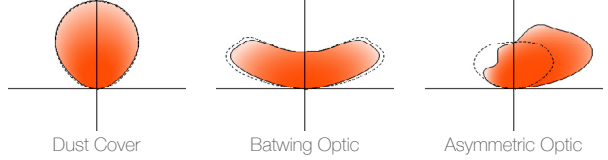

Seem® 2

Suspended, Surface Mount and Wall Mount

Sleek 2.5" aperture linear luminaires, Seem® 2 Direct, Indirect and Direct/Indirect combine clean aesthetic with high performance to impart a glowing linear elegance to interior spaces. Engineered to ease the installation process, they offer flexibility to meet the needs of diverse spaces with suspended, surface mount, and wall mount options – in individual units, continuous runs or patterns. Multiple finishes: Black, Titanium Silver, and Matte White, as well as various lumen outputs add to their versatility.

- Individual units, continuous runs or patterns with 90-degree corners in 1' increments or 1" increments for Seem 2 Indirect only
- Asymmetric, Batwing, Flush, 0.5" Pop-Up*, 0.5" Pop-Down, and 1.5" Pop-Down lens options
- Asymmetrical, Lambertian and Batwing distribution options
- Direct/Indirect light levels may be specified and controlled independently
- Lumen output range:
 - Direct 125–1000 lumens per foot
 - Indirect 250–1625[†] lumens per foot
- Available in 80 or 90 CRI options
- Simple 6-step installation
- Simplified joining and alignment mechanism

Seem® 2

Suspended, Surface Mount and Wall Mount

OPTICS & PERFORMANCE

A slim linear housing delivers a soft, yet powerful and even illumination, ideal for corridors, offices, hospitality areas and conference rooms.

The broad distribution of the Indirect batwing optic allows for spacing up to 16' on center with 3:1 ceiling uniformity with a 24" suspension.

Indirect Distributions

Direct Distributions

Direct/Indirect Distributions*