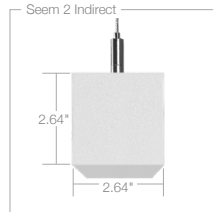

Seem® 2

Suspended, Surface Mount and Wall Mount

Sleek 2.5" aperture linear luminaires, Seem® 2 Direct, Indirect and Direct/Indirect combine clean aesthetic with high performance to impart a glowing linear elegance to interior spaces. Engineered to ease the installation process, they offer flexibility to meet the needs of diverse spaces with suspended, surface mount, and wall mount options – in individual units, continuous runs or patterns. Multiple finishes: Black, Titanium Silver, and Matte White, as well as various lumen outputs add to their versatility.

- Individual units, continuous runs or patterns with 90-degree corners in 1' increments or 1" increments for Seem 2 Indirect only
- Asymmetric, Batwing, Flush, 0.5" Pop-Up*, 0.5" Pop-Down, and 1.5" Pop-Down lens options
- Asymmetrical, Lambertian and Batwing distribution options
- Direct/Indirect light levels may be specified and controlled independently
- Lumen output range:
 - Direct 125–1000 lumens per foot
 - Indirect 250–1625[†] lumens per foot
- Available in 80 or 90 CRI options
- Simple 6-step installation
- Simplified joining and alignment mechanism