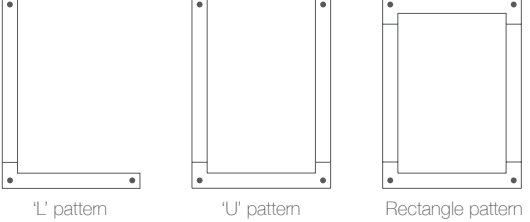

Standard Patterns