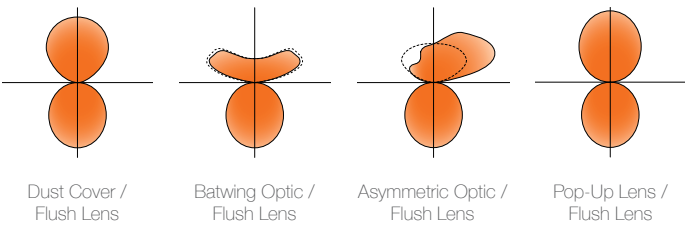

Seem® 2

Suspended, Surface Mount and Wall Mount

Sleek 2.5" aperture linear luminaires, Seem® 2 Direct, Indirect and Direct/Indirect combine clean aesthetic with high performance to impart a glowing linear elegance to interior spaces. Engineered to ease the installation process, they offer flexibility to meet the needs of diverse spaces with suspended, surface mount, and wall mount options – in individual units, continuous runs or patterns. Multiple finishes: Black, Titanium Silver, and Matte White, as well as various lumen outputs add to their versatility.

- Individual units, continuous runs or patterns with 90-degree corners in 1' increments or 1" increments for Seem 2 Indirect only
- Asymmetric, Batwing, Flush, 0.5" Pop-Up*, 0.5" Pop-Down, and 1.5" Pop-Down lens options
- Asymmetrical, Lambertian and Batwing distribution options
- Direct/Indirect light levels may be specified and controlled independently
- Lumen output range:
 - Direct 125–1000 lumens per foot
 - Indirect 250–1625[†] lumens per foot
- Available in 80 or 90 CRI options
- Simple 6-step installation
- Simplified joining and alignment mechanism

The broad distribution of the Indirect batwing optic allows for spacing up to 16' on center with 3:1 ceiling uniformity with a 24" suspension.

Indirect Distributions

Direct Distributions

Direct/Indirect Distributions*

DESIGN FLEXIBILITY

Create compelling spaces using standard and custom patterns of Seem 2 Direct, Indirect or Direct/Indirect with a single suspension point at each intersection, delivering a clean, unobtrusive aesthetic.