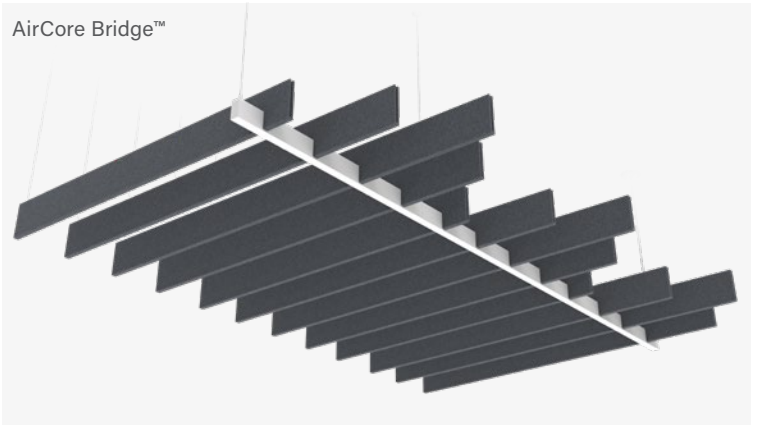

ID+ Cylinders

Nera[®]

Skydome[®]

Skydome[®] Edge[®]

Nivo[®]

ID+ Downlights

Seem 2 & 4 Perimeter

Twelve

AirCore Bridge[™]

Seem 1

Seem 2

Seem 4

Verve IV

Seem 1

Seem 2

Seem 4