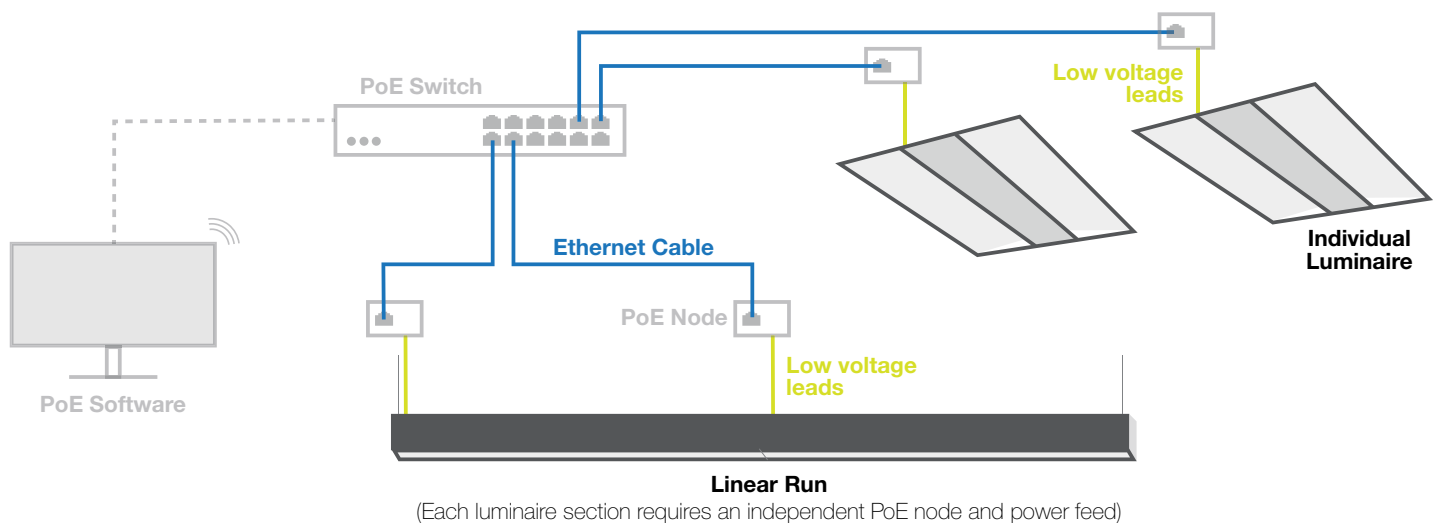

Power over Ethernet

Power over Ethernet (PoE) technology provides low voltage power and data connection to LED luminaires through standard Ethernet cables, facilitating their incorporation into smart building management systems.

Our broad array of PoE compatible luminaires integrate with leading building automation systems to support a scalable control solution and provide the flexibility required to meet the needs of diverse applications, now and in the future.

Typical PoE System

Focal Point provides luminaires with low voltage leads that wire to PoE devices.

Power over Ethernet

With our vast selection of Power over Ethernet (PoE) compatible luminaires, Focal Point gives specifiers, contractors, and building owners the ability to select the ideal luminaire for each application that will interface seamlessly with their smart building management system of choice. PoE compatible linear luminaires, downlights, cylinders, pendants, and architectural troffers provide the light quality and performance required while maximizing energy efficiency and supporting the deployment of a PoE network system.