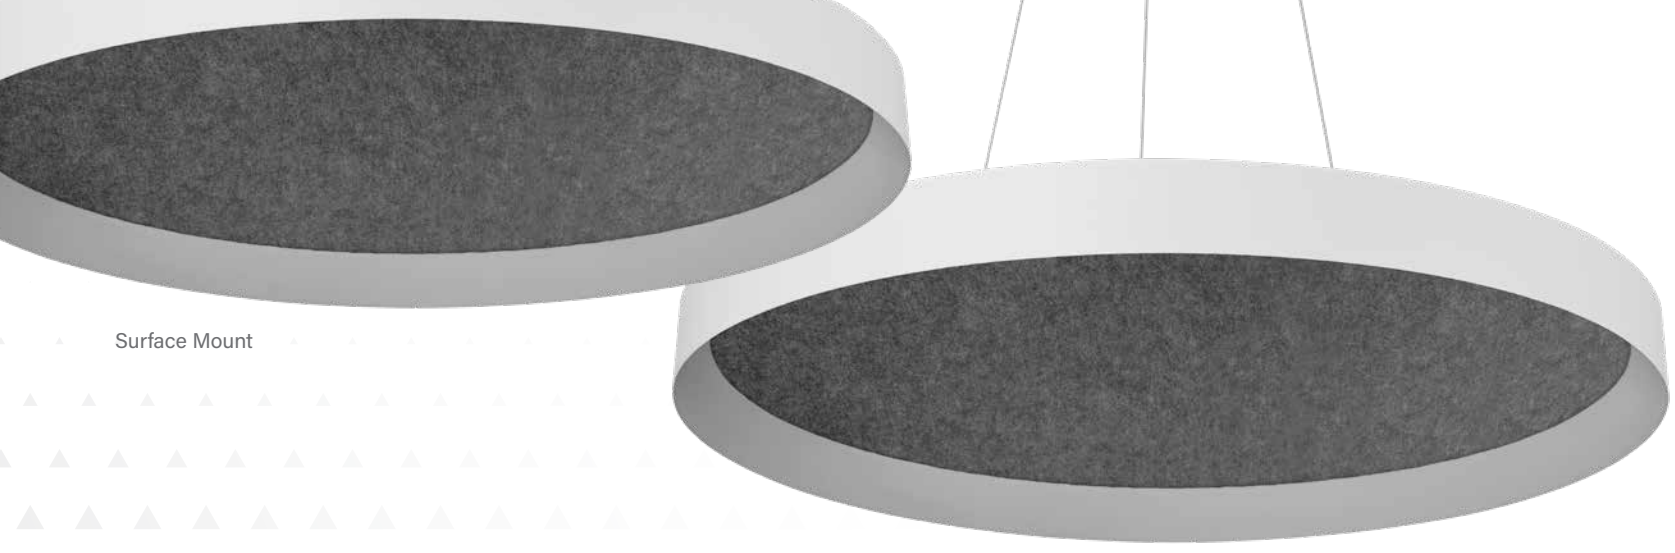

A brand of **legrand**

Skydome[®] Edge[®]

Simplicity in shape. Versatility in style.

FOCAL POINT[®]

A soft indirect glow elevates interior spaces, providing a floating aesthetic. Available in surface mount only.

Skydome® Edge®

Skydome Edge, is the new, edgy member of the Skydome® family. Its simple form, with a low-profile housing and sharp knife edge, evolves the classic look. Edge lighting technology provides high lumen outputs while procuring even and comfortable illumination. Sound-absorbing companions promote acoustic comfort, helping enhance the architecture and ambiance of interior spaces with a coordinated look.

Distribution & Performance

Create the ideal light level with complete control and achieve superior performance with various lumen outputs.

- 2' direct: 2000 – 5000 lumens
- 3' direct: 4000 – 9000 lumens
- 4' direct: 7000 – 14000 lumens
- Indirect: 500 – 2500 lumens

Direct only

Direct/Indirect

Skydome® Edge® Acoustic

Sound-absorbing companion helps achieve the desired reverberation levels, enhancing the comfort and visual interest of open spaces.

Acoustic information