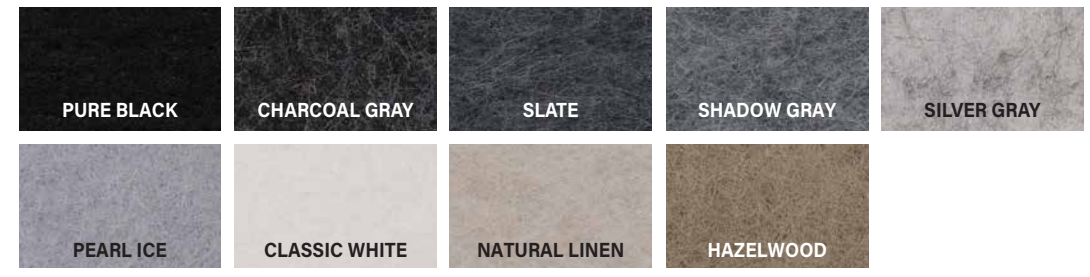

Direct only

Direct/Indirect

Skydome® Edge® Acoustic

Sound-absorbing companion helps achieve the desired reverberation levels, enhancing the comfort and visual interest of open spaces.

Acoustic information

Visit Focalpointlights.com/AcousticSolutions for more information.

Standard Colors

Premium Colors

Acoustic material colors are subject to change without notice. Lead times may vary depending on color.

FOCAL POINT®