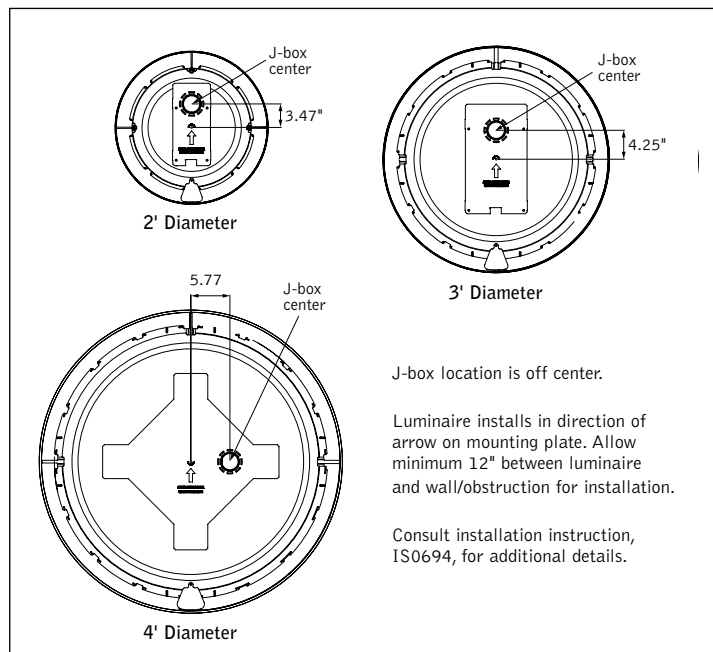

DIMENSIONAL DATA

MOUNTING INFORMATION

FEATURES

- Shallow housing.
- Edge lighting technology ensures even illumination of the lens.
- Optional soft uplift glow creates a floating aesthetic.
- Knife edge design provides a modern aesthetic.
- Easy installation and serviceability.
- Available in nominal 2', 3' and 4' diameters.
- Available with The Naturals, a series of finishes that exude biophilic beauty.
- PoE compatible: Integrates with Power over Ethernet lighting systems via standard, low-voltage wires.

PERFORMANCE

PRODUCT OVERVIEW

Lumen Output: 2000-14000lm

Wattage: 17 -135W

LPW: 104 -118

SDCM: 2

3' Diameter
9000 Lumens direct and Subtle Glow

Delivered Lumens: 9000lm

Construction

Extruded aluminum housing. One-piece ABS plastic top cover. One-piece 16 Ga. steel mounting plate. Luminaire weights: 2' unit: 24lbs, 3' unit: 48lbs, 4' unit: 82lbs.

Optic

18 Ga. steel reflector finished in High Reflectance White powder coat. Regressed lens of 0.118" thick acrylic.