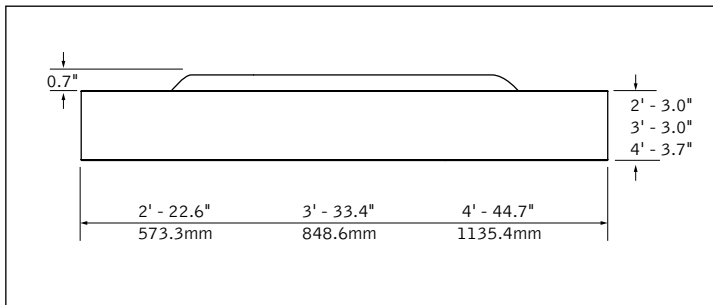

DIMENSIONAL DATA

MOUNTING INFORMATION

FEATURES

- Shallow housing.
- Edge lighting technology ensures even illumination of the lens.
- Optional soft uplift glow creates a floating aesthetic.
- Knife edge design provides a modern aesthetic.
- Easy installation and serviceability.
- Available in nominal 2', 3' and 4' diameters.
- Available with The Naturals, a series of finishes that exude biophilic beauty.
- PoE compatible: Integrates with Power over Ethernet lighting systems via standard, low-voltage wires.

PERFORMANCE

PRODUCT OVERVIEW

Lumen Output: 2000-14000lm

Wattage: 17 -135W

LPW: 104 -118

SDCM: 2

3' Diameter
9000 Lumens direct and Subtle Glow

Delivered Lumens: 9000lm

Construction

Extruded aluminum housing. One-piece ABS plastic top cover. One-piece 16 Ga. steel mounting plate. Luminaire weights: 2' unit: 24lbs, 3' unit: 48lbs, 4' unit: 82lbs.

Optic

18 Ga. steel reflector finished in High Reflectance White powder coat. Regressed lens of 0.118" thick acrylic.