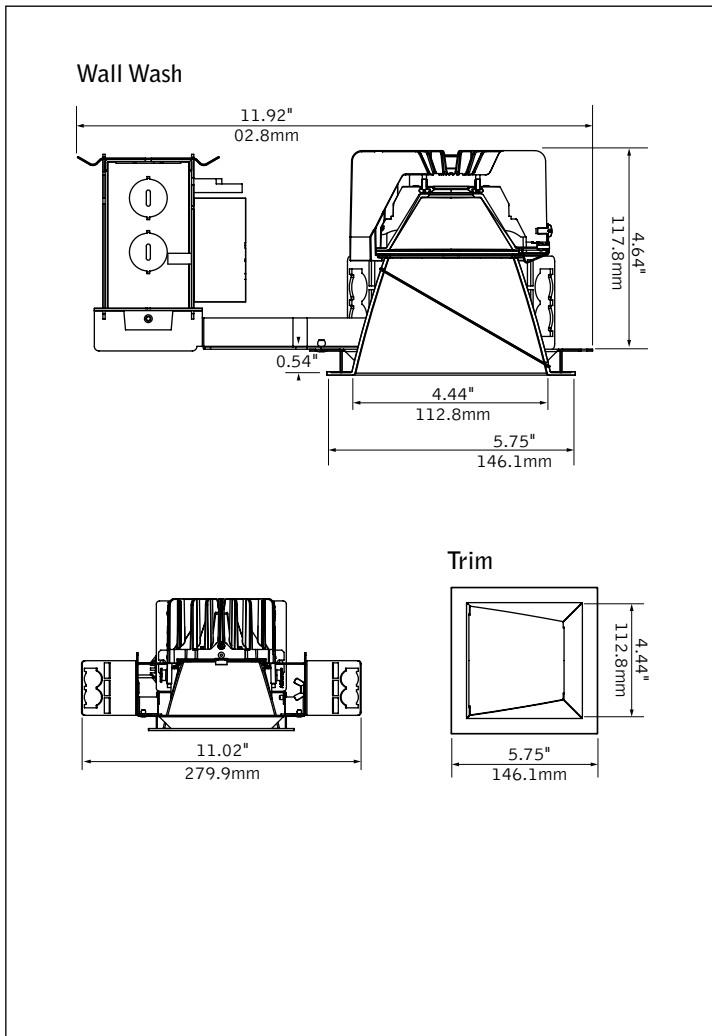

warm diffuse & white flange

black

trimless companion

DIMENSIONAL DATA

FEATURES

Field adjustability of ceiling thickness from 0.5" to 3.0".

50° cutoff to light source and its image.

Right Light: Standard delivered lumen outputs 1000, 1500, and 2000.