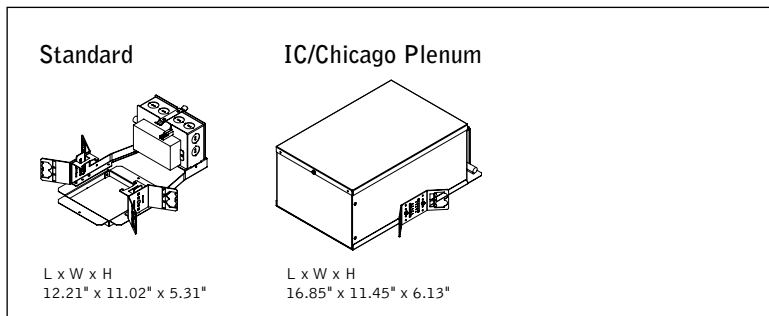

fixture:

project:

HOUSING DETAILS

HOUSING SPECIFICATIONS

Construction

Thermally protected housing for new construction applications. Insulation to be kept 3" away from housing. Type IC inherently protected, suitable for direct contact with insulation. Butterfly brackets allow mounting to 1/2" emt. Order bar hangers as an accessory. Die-cast aluminum heat sink designed for maximum thermal dissipation. Die-formed housing and integral junction box with (7) 1/2" pry-outs. T-rated: UL & cUL Listed for (6) #14 AWG (3 in, 3 out) 90°C conductors and feed through-branch wiring. IC/CP housing: UL & cUL Listed for (8) #12 AWG (4 in, 4 out) 90°C conductors and feed through-branch wiring for IC/CP housing. Accommodates ceiling thicknesses up to 0.5" standard, field adjustable up to 3.0" thickness. For thicker ceiling consult factory. Order TZB option for TechZone compatible housing brackets. T-rated housing will not exceed 6lb, IC/CP housing will not exceed 12lb.

Electrical

Choice of constant current dimming drivers. Power factor > .9 typical. PoE compatible: Integrates with Power over Ethernet lighting systems via standard, low-voltage wires.

Labels

UL and cUL Listed. Suitable for Dry, Damp or Wet Locations, indoor use only. Specify Outdoor rated (OD) for outdoor recessed ceiling applications.

Lumen Maintenance

Reported: L70 at >55,000 hours   Calculated: L70 at 204,000 hours
L90 at >55,000 hours   L90 at 59,000 hours

Derived from EPA TM-21 calculator. Based on typical conditions, consult factory for additional data.

Reliability

At Focal Point, our products are designed to stand the test of time. Each luminaire is engineered using superior components, manufactured with the utmost care and rigorously tested. Contact us for reliability data.

Warranty

LED System rated for operation in ambient environments up to 25°C. 5-year limited warranty. Fixture with Outdoor rated option must be installed in a covered ceiling and is warranted for operation in ambient environments between -20°C to +40°C.

TRIM & LED SPECIFICATIONS

LED System

Proprietary array incorporates premium LEDs on a robust platform. May be specified in 2700K, 3000K, 3500K or 4000K, 80+ CRI or 90+ CRI. 3500K and 4000K with CRI>90 have a cyanosis observation index (COI) of 3.3 or less. Color accuracy within 2 SDCM. Aluminum heat sink provides appropriate thermal management.

Aesthetics

Torsion springs pull single molded die-cast trim right to the ceiling with no visible fasteners within the trim. The Naturals: 100% low VOC vinyl.

Optics

50-degree cut-off to light source and its image. Wall wash features acrylic diffuser to provide smooth illumination down the wall.

PERFORMANCE CHART

Lumen Output	Delivered Lumens	System Watts	LPW
1000L	1000	17	59
1000L	1096	25	43
1500L	1505	26	57
1500L	1549	37	42
2000L	2004	33	60
2000L	1740	39	45

HOUSING ORDERING

Housing Series

ID+ 4.5" Square Wall Wash **FLC44W**

Trim Type

Square Overlap **SO**

Color Options

Standard White, 80 & 90 CRI **SW**