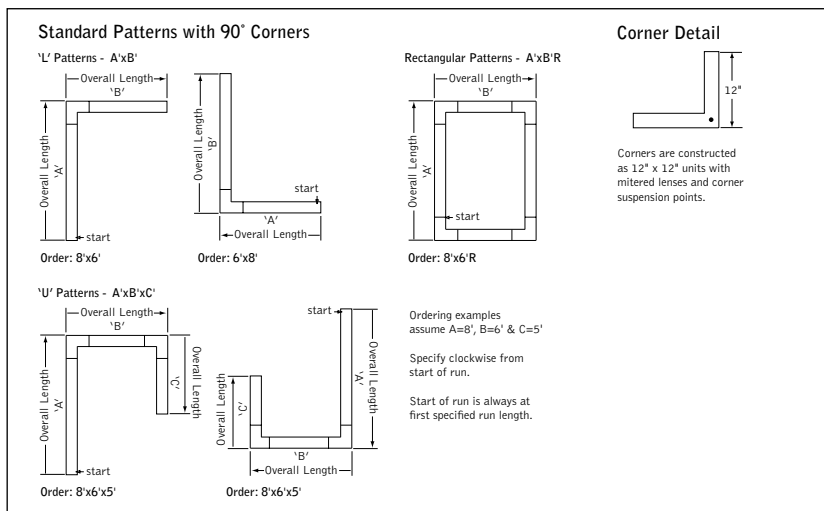

PATTERN DETAILS

SPECIFICATIONS

Acoustic Material

Content	Housing material is 100% polyester containing up to 50% of recycled plastic bottles (PET felt) and is moisture resistant. See page 3 for color offering. Acoustic material colors are subject to change without notice. For the most current color options, please visit focalpointlights.com/acoustic-solutions. Lead times may vary depending on color.
Cleaning and Care	Remove dust and debris with a clean, soft, lint-free cloth or vacuum
PET Thickness	9mm
Surface Burning Characteristics	ASTM E84 Class A / CAN ULC S102 Flame Spread: 0, Smoke Development Index: 300

Acoustic Performance

Acoustic testing is performed on all Focal Point acoustic products and varies based on installation and configuration. ASTM C423 test reports can be downloaded from focalpointlights.com. Contact acoustic.solutions@focalpointlights.com for technical questions.

Sabins	Sabins is a unit of sound absorption. It measures how well one square foot of material absorbs sound. Focal Point has averaged the Sabins per unit at four specific frequency bands representing the human speech range (250, 500, 1000, 2000 Hz) to determine the Sabins per product. 8" length, 12" height: 12" OC = 10.26 Sabins, 18" OC = 11.67 Sabins, 24" OC = 12.43 Sabins

LED System

Proprietary linear LED module incorporates premium LEDs on a robust platform to achieve excellent thermal management. LEDs are placed to promote a uniform appearance. Available in 2700K, 3000K, 3500K or 4000K with both 80 and 90 CRI options. LED drivers are replaceable from above. Color accuracy <3 SDCM.

Weight- 12" height, 4' length = 18.6lbs

Optic

Reflectors fabricated of 22 Ga. steel finished in Matte White powder coat. Extruded acrylic lens .05" thick with frosted finish, up to 8' continuous. .002" thick clear acrylic dust cover.

Mounting

Minimum mounting height 7.5" from the ceiling.

Electrical

Luminaires are pre-wired with factory installed branch circuit wiring and over-molded quick connects. Standard 120-277V constant current driver includes 0-10V analog dimming. Power factor > .9. Power cord white as standard.

Canopy

Polyester powder coat applied over a multi-stage pre-treatment. Canopy white as standard.

Emergency Battery

Emergency output - 10 watts for 90 minutes. Maximum mounting height: 16.83 ft
See EM/EC Guide (page 5) for default locations and ordering details.

Labels

UL and cUL listed. Suitable for Dry Locations, indoor use only.

Lumen Maintenance

Reported: L70 at >61,000 hours   Calculated: L70 at 470,000 hours
L90 at >61,000 hours   L90 at 115,000 hours

Derived from EPA TM-21 calculator. Based on typical conditions, consult factory for additional data.

Reliability

At Focal Point, our products are designed to stand the test of time. Each luminaire is engineered using superior components, manufactured with the utmost care and rigorously tested. Contact us for reliability data.

Warranty