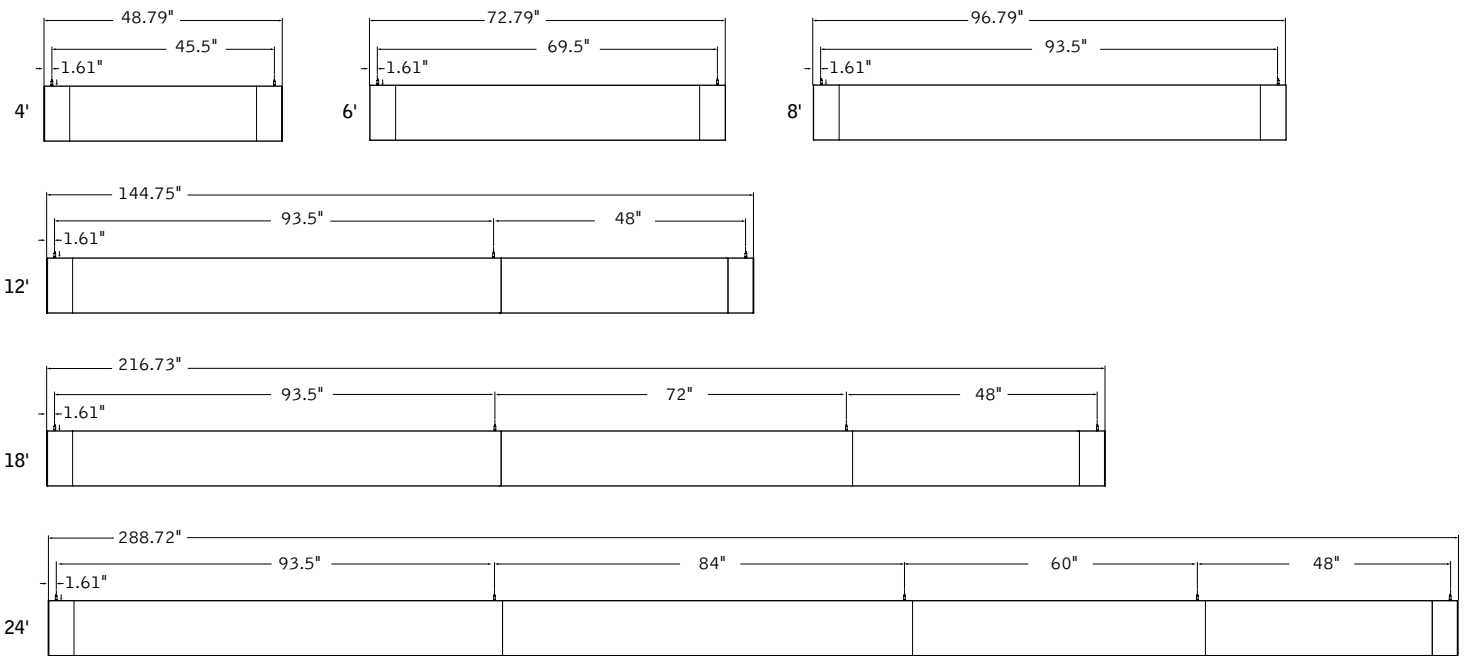

MOUNTING DETAILS

↓ FEED LOCATION

RUN CHART

Run length (ft)	Housing Configuration Section Lengths	# of hang points per run	Run length (ft)	Housing Configuration Section Lengths	# of hang points per run
9	5 + 4	3	29	8 + 7 + 7 + 7	5
10	6 + 4	3	30	8 + 7 + 7 + 8	5
11	7 + 4	3	31	8 + 7 + 7 + 5 + 4	6
12	8 + 4	3	32	8 + 7 + 7 + 6 + 4	6
13	8 + 5	3	33	8 + 7 + 7 + 7 + 4	6
14	8 + 6	3	34	8 + 7 + 7 + 7 + 5	6
15	8 + 7	3	35	8 + 7 + 7 + 7 + 6	6
16	8 + 8	3	36	8 + 7 + 7 + 7 + 7	6
17	8 + 5 + 4	4	37	8 + 7 + 7 + 7 + 8	6
18	8 + 6 + 4	4	38	8 + 7 + 7 + 7 + 5 + 4	7
19	8 + 7 + 4	4	39	8 + 7 + 7 + 7 + 6 + 4	7
20	8 + 7 + 5	4	40	8 + 7 + 7 + 7 + 7 + 4	7
21	8 + 7 + 6	4	41	8 + 7 + 7 + 7 + 7 + 5	7
22	8 + 7 + 7	4	42	8 + 7 + 7 + 7 + 7 + 6	7
23	8 + 7 + 8	4	43	8 + 7 + 7 + 7 + 7 + 7	7
24	8 + 7 + 5 + 4	5	44	8 + 7 + 7 + 7 + 7 + 8	7
25	8 + 7 + 6 + 4	5	45	8 + 7 + 7 + 7 + 7 + 5 + 4	8
26	8 + 7 + 7 + 4	5	46	8 + 7 + 7 + 7 + 7 + 6 + 4	8
27	8 + 7 + 7 + 5	5	47	8 + 7 + 7 + 7 + 7 + 7 + 4	8
28	8 + 7 + 7 + 6	5	48	8 + 7 + 7 + 7 + 7 + 7 + 5	8

Standard run configurations, consult factory for custom configurations and longer run lengths.