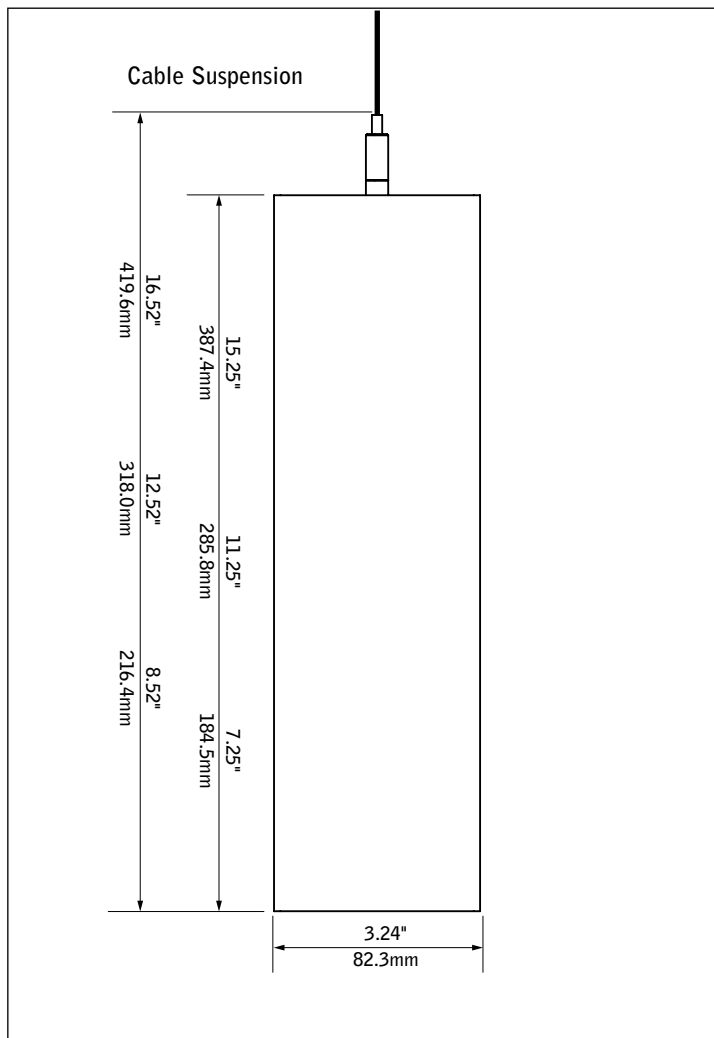

DIMENSIONAL DATA

FEATURES

- 2.5" aperture sound absorbing linear indirect LED luminaire.
- Available in 3' to 208' lengths in 1" increments with 8", 12" or 16" nominal housing heights in straight lengths or patterns with 90° corners.
- Indirect batwing optic allows for wide on-center spacing while maintaining ceiling uniformity.
- AirCore® Technology: patented, eco-friendly technology that maximizes sound absorption and reduces ecological impact.
- Pair with Seem 2 Acoustic unlit baffle, AirCore Blade®, or TruBlade® to create a coordinated look in interior spaces.
- Available with The Naturals, a series of finishes that exude biophilic beauty.