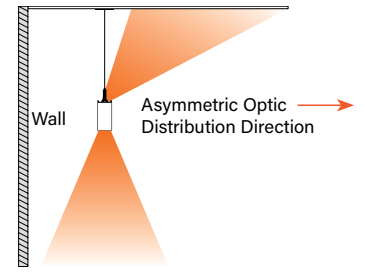

4' PERFORMANCE CHART

Indirect Lumen Output	Delivered Lumens	Tested System Watts	Lumens per Watt (LPW)		
			AS	BW	DC
200LF	800	7	117	120	121
300LF	1200	10	123	126	127
400LF	1600	12	129	131	133
500LF	2000	15	132	134	136
700LF	2800	21	129	132	134
900LF	3600	27	130	133	135
1000LF	4000	30	130	133	135

Based on 3500k, 80CRI, 4' lengths. 90 CRI Lumen multiplier = 0.87. Lumen output may vary +/- 5%. Actual wattage may vary +/- 5%

INDIRECT ASYMMETRIC

Standard Application Example