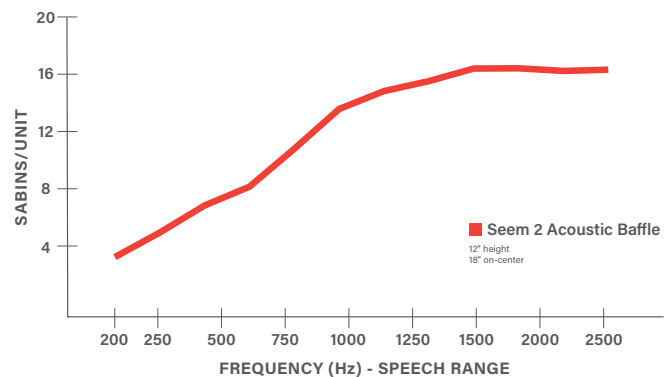

ACOUSTIC PERFORMANCE

All products were tested in multiple configured arrays. Total absorption will vary based on configuration. Please refer to ASTM C423 reports for more information.