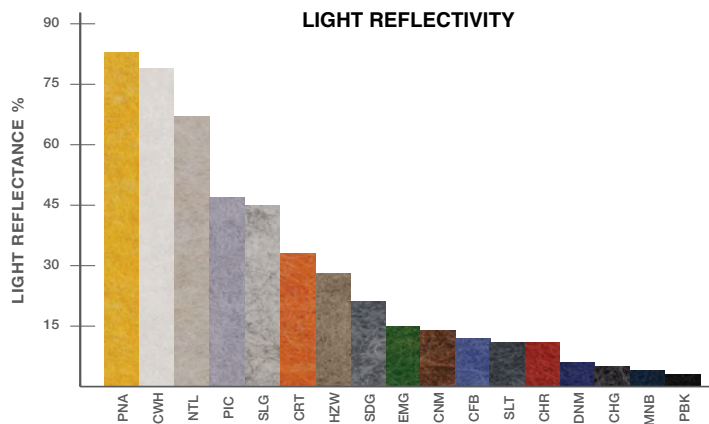

Acoustic Materials

THE NATURALS (25% SCALE)

STANDARD PET

PREMIUM PET

Declare.

PET
Focal Point, LLC

Final Assembly: Chicago, Illinois, USA
Life Expectancy: 30 Year(s)
End of Life Options: Salvageable/Reusable in its Entirety, Recyclable (100%)