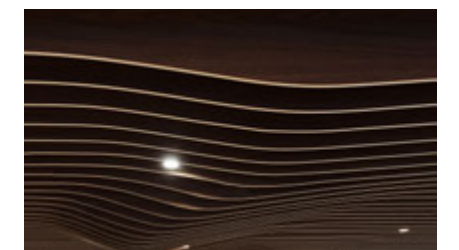

Office of the Commissioner of Indigenous Languages (OCIL)

Ottawa, ON, Canada

Architect: Parallel 45

Photography: Justin Van Leeuwen

Featuring:

Mora® Inspire in a custom wood print
ID+ 2" Cylinders