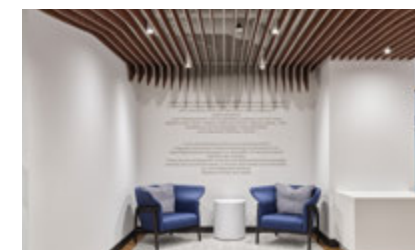

Office of the Commissioner of Indigenous Languages (OCIL)

Ottawa, ON, Canada

Architect: Parallel 45

Photography: Justin Van Leeuwen

Featuring:

Mora® Inspire in a custom wood print
ID+ 2" Cylinders