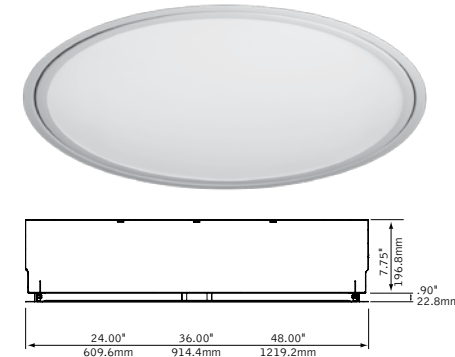

RECESSED DETAILS

RECESSED ORDERING

Luminaire Series		FSDL
Skydome LED		FSDL
Nominal Size		
1' Diameter	11	
2' Diameter	22	
3' Diameter	33	
4' Diameter	44	
Shielding		FLXP
Flat Frosted Diffuser		FLXP
High Performance Flat Lens		FLXP
(1' diameter only)		
Lumen Output		
1' Diameter		
1000 Lumen	1000L	
1500 Lumen	1500L	
2' Diameter		
2000 Lumen	2000L	
3000 Lumen	3000L	
4000 Lumen	4000L	
3' Diameter		
4000 Lumen	4000L	
5000 Lumen	5000L	
7000 Lumen	7000L	
9000 Lumen	9000L	
4' Diameter		
7000 Lumen	7000L	
9000 Lumen	9000L	
11,000 Lumen	11000L	
14,000 Lumen	14000L	
17,000 Lumen	17000L	
Color Temperature		
3000K	30K	
3500K	35K	
4000K	40K	
Circuit		1C
Single Circuit		1C
Voltage		
120 Volt	120	
277 Volt	277	
UNV Volt	UNV	
(Cannot be specified with EM option)		
Driver		
0-10V - 10% Dimming	LD1	
0-10V - 1% Dimming	LL1	
Lutron A-Series	L3D	
1% EcoSystem Digital		
(Consult factory for 3-wire control)		
UNV 120/277 Volt	UNV	
(1' diameter only)		
Mounting		U
Universal		U
Factory Options		
Bar Hangers	BH	
(1' diameter only)		
Chicago Plenum	CP	
Emergency Battery	EM	
6' New York City Flex Whip	FNY	
6' Flex Whip	FW	
Finish		WH
Matte Satin White		WH