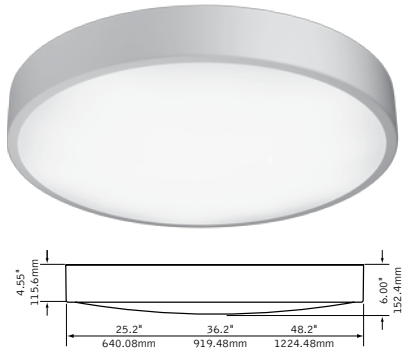

SUSPENDED DETAILS

SURFACE MOUNT DETAILS

COLORS*

*Colors standard on Pendant & Surface Mount options. Consult factory for custom colors.

SUSPENDED ORDERING

Luminaire Series		FSDL
Skydome LED		FSDL
Nominal Size		
2' Diameter	22	
3' Diameter	33	
4' Diameter	44	
Shielding		CX
Frosted Lens		CX
Lumen Output		
2' Diameter		
2000 Lumen	2000L	
3000 Lumen	3000L	
4000 Lumen	4000L	
3' Diameter		
4000 Lumen	4000L	
5000 Lumen	5000L	
7000 Lumen	7000L	
9000 Lumen	9000L	
4' Diameter		
7000 Lumen	7000L	
9000 Lumen	9000L	
11,000 Lumen	11000L	
14,000 Lumen	14000L	
17,000 Lumen	17000L	
Color Temperature		
3000K	30K	
3500K	35K	
4000K	40K	
Circuit		1C
Single Circuit		1C
Voltage		
120 Volt	120	
277 Volt	277	
UNV Volt	UNV	
<small>(Cannot be specified with EM option)</small>		
Driver		
0-10V - 1% Dimming	L11	
0-10V - 10% Dimming	LD1	
Lutron A-Series	L3D	
1% EcoSystem Digital		
<small>(Consult factory for 3-wire control)</small>		
Mounting		
24" Aircraft Cable	C24	
48" Aircraft Cable	C48	
96" Aircraft Cable	C96	
6" Rigid Stem	S6	
12" Rigid Stem	S12	
18" Rigid Stem	S18	
24" Rigid Stem	S24	
36" Rigid Stem	S36	
48" Rigid Stem	S48	
<small>(White stems and canopies supplied standard. For non-white housings: to match stem and housing color, add M to ordering code (S12M). To match stem, canopy and housing color, add MC to ordering code (S12MC) (Consult factory for other lengths)</small>		
Factory Options		
Emergency Battery	EM	
Solid Top Cover Plate	TC	
<small>(Painted to match housing)</small>		
Finish		
Matte Satin White	WH	
Gloss White	HW	
Titanium Silver	TS	
Matte Black	BK	
Bay Blue - Gloss	BB	
Fabulous Fuschia - Gloss	FF	
Golf Green - Gloss	GG	
Modest Mushroom - Gloss	MM	