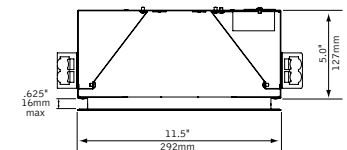

RECESSED ORDERING

Luminaire Series		FSDL
Skydome LED		FSDL
Nominal Size		
1' Diameter	11	
2' Diameter	22	
3' Diameter	33	
4' Diameter	44	
Shielding		FLXP
Flat Frosted Diffuser		FLXP
High Performance Flat Lens		FLXP
(1' diameter only)		
Lumen Output		
1' Diameter		
1000 Lumen	1000L	
1500 Lumen	1500L	
2' Diameter		
2000 Lumen	2000L	
3000 Lumen	3000L	
4000 Lumen	4000L	
3' Diameter		
4000 Lumen	4000L	
5000 Lumen	5000L	
7000 Lumen	7000L	
9000 Lumen	9000L	
4' Diameter		
7000 Lumen	7000L	
9000 Lumen	9000L	
11,000 Lumen	11000L	
14,000 Lumen	14000L	
17,000 Lumen	17000L	
Color Temperature		
3000K	30K	
3500K	35K	
4000K	40K	
Circuit		1C
Single Circuit		1C
Voltage		
120 Volt	120	
277 Volt	277	
UNV Volt	UNV	
(Cannot be specified with EM option)		
Driver		
0-10V - 10% Dimming	LD1	
0-10V - 1% Dimming	LL1	
Lutron A-Series	L3D	
1% EcoSystem Digital		
(Consult factory for 3-wire control)		
UNV 120/277 Volt	UNV	
(1' diameter only)		
Mounting		U
Universal		U
Factory Options		
Bar Hangers	BH	
(1' diameter only)		
Chicago Plenum	CP	
Emergency Battery	EM	
6' New York City Flex Whip	FNY	
6' Flex Whip	FW	
Finish		WH
Matte Satin White		WH