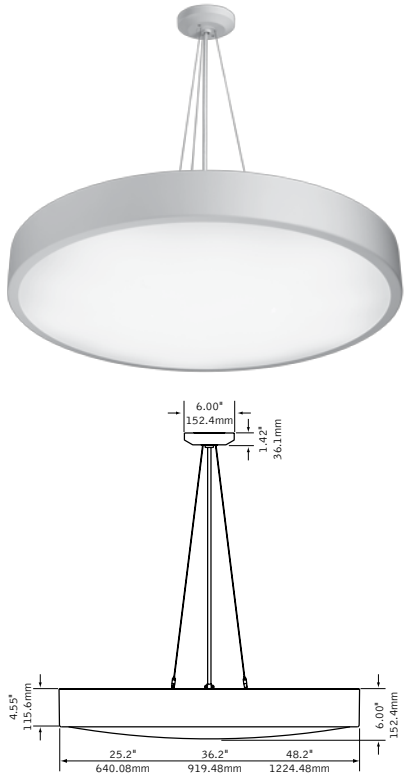

SUSPENDED DETAILS