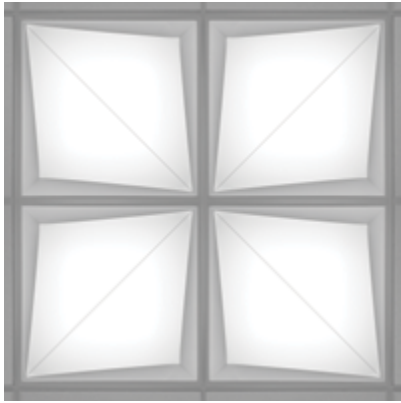

# FACETTA

A Fold Above

FOCAL POINT

2x2

## FACETTA A Fold Above

Inspired by the facets of a prism, Facetta's sharp angled profile is softened by its uniform glow, resulting in an appealing luminaire with a hint of eclecticism. Its playful and versatile design allows for the creation of unique patterns and groupings using a 2x2 recessed luminaire as a building block, adding texture and inspiration to ceiling planes. Facetta allows you to bring your imagination to life and create a powerful aesthetic for your space—the design possibilities are endless!

## Get Creative

Facetta can be grouped to create orthogonal patterns and organic arrangements. Have fun with it—and playfully create your design statement for any space.

# Ease of Maintenance

The one-piece hinging optical assembly allows for easy access to LEDs and drivers.