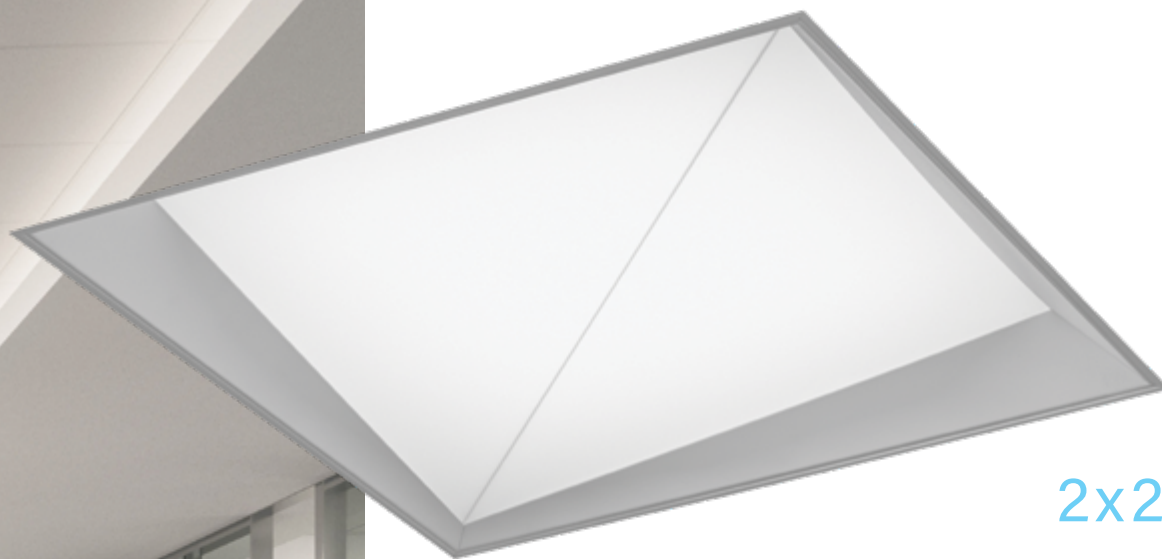

# FACETTA

A Fold Above

FOCAL POINT

2x2

## FACETTA A Fold Above

Inspired by the facets of a prism, Facetta's sharp angled profile is softened by its uniform glow, resulting in an appealing luminaire with a hint of eclecticism. Its playful and versatile design allows for the creation of unique patterns and groupings using a 2x2 recessed luminaire as a building block, adding texture and inspiration to ceiling planes. Facetta allows you to bring your imagination to life and create a powerful aesthetic for your space—the design possibilities are endless!