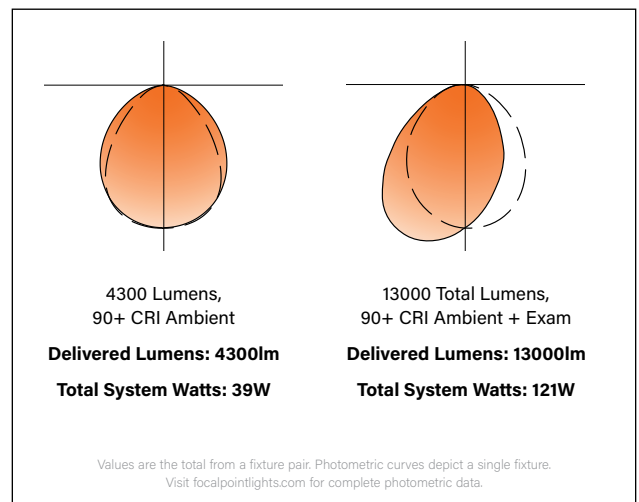

PERFORMANCE