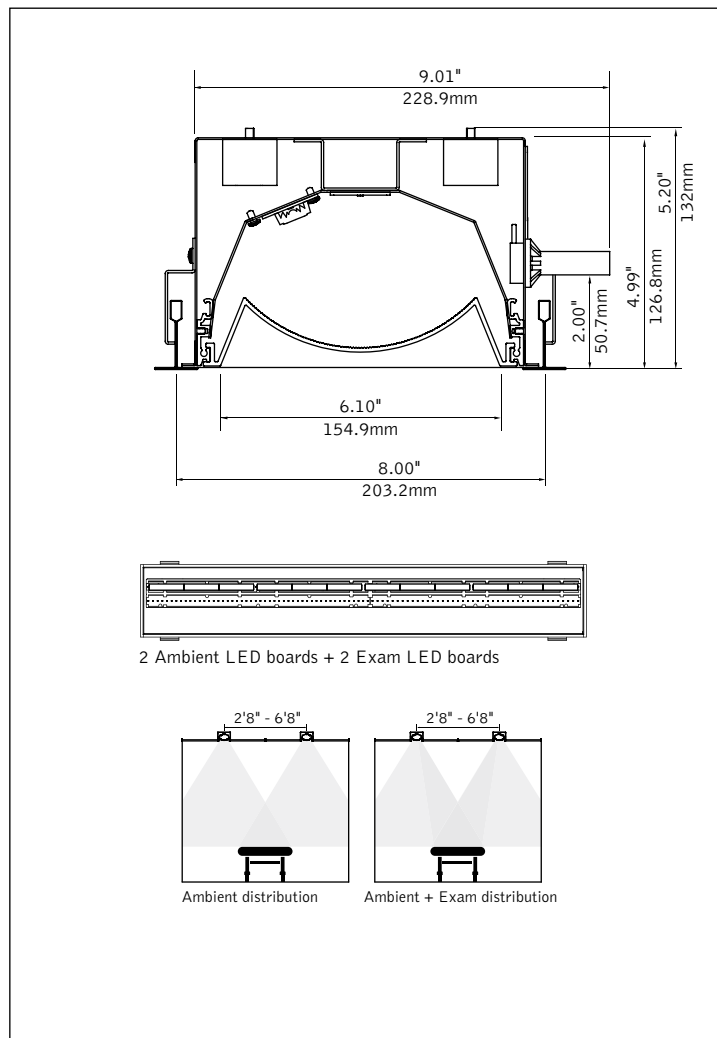

## DIMENSIONAL DATA

**Construction**

20 Ga. Steel housing. LEDs sealed and enclosed by detachable acrylic diffuser. End of lens sealed by silicone gasket. Side access plate for electrical connection. Positional clips standard. Fixture pair weight 40.9lbs