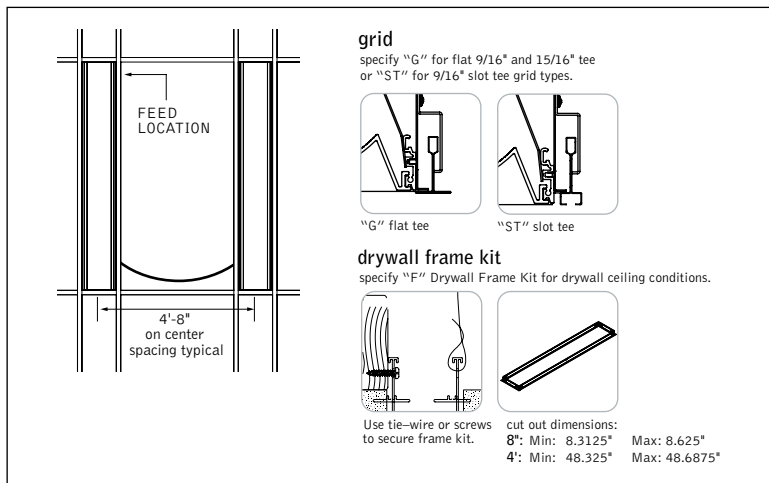

fixture:

project:

MOUNTING INFORMATION

SPECIFICATIONS

LED System

Proprietary linear LED module incorporates premium LEDs on a robust platform to achieve excellent thermal management. LEDs are placed to promote a uniform appearance. Available in 3000K, 3500K, 4000K and 5000K with both 80+ and 90+ CRI options. 3500K and 4000K with CRI>90 have a cyanosis observation index (COI) of 3.3 or less. 0-10V dimming driver standard. LED modules and drivers are replaceable from below. Color accuracy <3 SDCM.

Construction

20 Ga. Steel housing. LEDs sealed and enclosed by detachable acrylic diffuser. End of lens sealed by silicone gasket. Side access plate for electrical connection. Positional clips standard. Fixture pair weight 40.9lbs

Optic

One piece 18 Ga. Aluminum reflector finished in matte white. Exam LEDs are asymmetrically angled to focus light on the center of the bed. An additional focusing optic is used on Exam LEDs for 11000L, 12000L, 13000L outputs.

Electrical

An optional Low Voltage Controller (LVC) allows control of the light sources from a pillow speaker, bed communication side rail device, or momentary dry contact switch. The LVC is configurable to operate with one to three switches, depending on the number of light sources in the fixture and the configuration of buttons on the pillow speaker. The controller also enables dimming of the light sources. It is FCC compliant and will not cause harmful interference. LVC leads are factory labeled.

Labels

UL and cUL listed. IP65 per IEC 60529 ensures that the enclosure is dust-tight and protected against jet streams of water from any direction without any harmful effects.

Finish

Antimicrobial polyester powder coat applied over a multi-stage pre-treatment.

Lumen Maintenance

Reported: L70 > 61,000 hours   Calculated: L70 at 480,000 hours
L90 > 61,000 hours   L90 at 128,000 hours

Derived from EPA TM-21 calculator. Based on typical conditions, consult factory for additional data.

Reliability

At Focal Point, our products are designed to stand the test of time. Each luminaire is engineered using superior components, manufactured with the utmost care and rigorously tested. Contact us for reliability data.

Warranty

LED system rated for operation in ambient environments up to 25°C. 5-year limited warranty.

SEE PAGE 3 FOR PERFORMANCE CHART

ORDERING

Luminaire Series

(Always sold in pairs)

Apollo 8 Ambient + Exam FMA8LE

Nominal Size

8" x 4' 84

Shielding

Radial Acrylic Lens RA

Pair Total - Lumen Output

2800 Lumens Ambient, 10300 total with Exam 10300L
4300 Lumens Ambient, 10400 total with Exam 10400L
5700 Lumens Ambient, 10500 total with Exam 10500L
2800 Lumens Ambient, 11000 total with Exam 11000L
4300 Lumens Ambient, 12000 total with Exam 12000L
5700 Lumens Ambient, 13000 total with Exam 13000L

(Consult factory for custom lumen options)

Color Temperature

3000K, 80+ CRI or 90+ CRI 30K or 930K
3500K, 80+ CRI or 90+ CRI 35K or 935K
4000K, 80+ CRI or 90+ CRI 40K or 940K
5000K, 80+ CRI or 90+ CRI 50K or 950K

Circuit