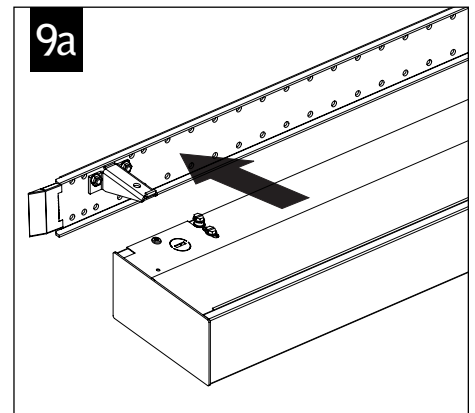

**KEY**

POWER OFF

POWER ON

ATTENTION

LEVEL

**1**

**! DIMENSIONS SHOWN ARE FROM THE ROOM SIDE OBSERVING THE WALL**

RUN LENGTH	WALL RAILS REQUIRED		
	INDIVIDUAL/START OF RUN	INTERMEDIATE(S)	END OF RUN
4'	1		
8'	2		
12'	2		1
16'	2		2
20'	2	1	2
24'	2	2	2
28'	2	4	1
32'	2	4	2

**4' HOUSING**

**! RAIL MOUNTS .45" ABOVE THE BOTTOM OF LUMINAIRE**

**6' HOUSING**

**8' HOUSING**

Luminaires must be installed by a qualified electrician (check with local and national codes for proper installation).  
To prevent electrical shock, disconnect electrical supply before installation or servicing.