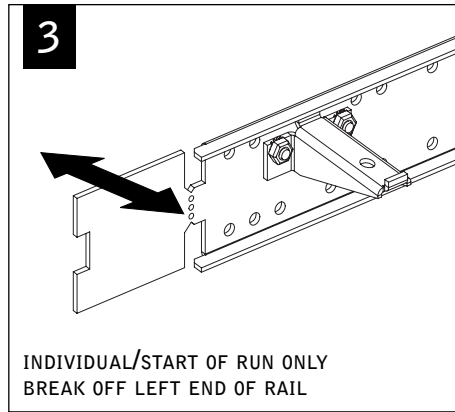

**KEY**

POWER OFF

POWER ON

ATTENTION

LEVEL

**1**

**! DIMENSIONS SHOWN ARE FROM THE ROOM SIDE OBSERVING THE WALL**

RUN LENGTH	WALL RAILS REQUIRED		
	INDIVIDUAL/START OF RUN	INTERMEDIATE(S)	END OF RUN
4'	1		
8'	2		
12'	2		1
16'	2		2
20'	2	1	2
24'	2	2	2
28'	2	4	1
32'	2	4	2

**4' HOUSING**

**! RAIL MOUNTS .45" ABOVE THE BOTTOM OF LUMINAIRE**

**6' HOUSING**

**8' HOUSING**

Luminaires must be installed by a qualified electrician (check with local and national codes for proper installation).  
To prevent electrical shock, disconnect electrical supply before installation or servicing.