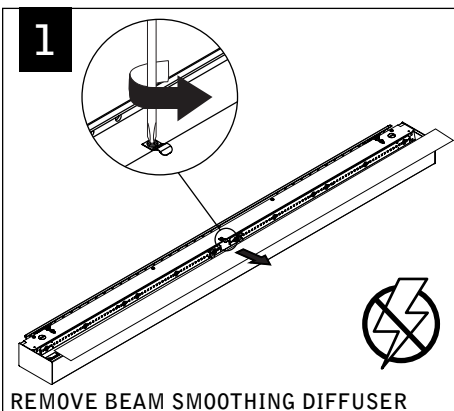

EMERGENCY

I

SEE BATTERY MANUFACTURER
INSTRUCTIONS

EMERGENCY MAXIMUM MOUNTING HEIGHT:
7.50'

Contractor is responsible for adequately reinforcing walls and/or ceilings to support luminaire weight. Focal Point, LLC accepts no responsibility for inadequately reinforced walls and/or ceilings. The information contained in this drawing is the sole property of Focal Point, LLC. Any reproduction in part or whole without the written permission of Focal Point, LLC is prohibited.