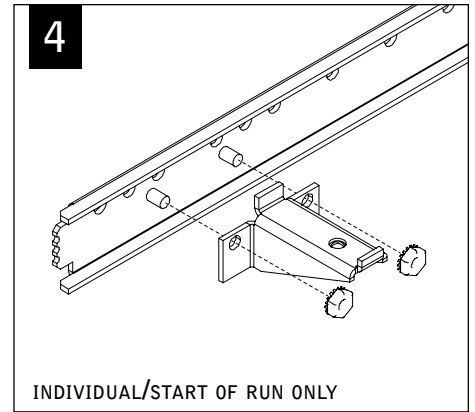

**! CONFIGURATIONS ARE RUN SPECIFIC, PLEASE CONSULT FACTORY DRAWINGS BEFORE BEGINNING INSTALLATION. !**

**FOCAL POINT**

**LUMINAIRE WEIGHTS**

4' - 8LBS

8' - 19LBS

**MOUNTING RAIL & HARDWARE**

**J-BOX & WALL FASTENERS PROVIDED BY OTHERS**

**KEY**

POWER OFF

POWER ON

ATTENTION

LEVEL

**1**

**! DIMENSIONS SHOWN ARE FROM THE ROOM SIDE OBSERVING THE WALL**

RUN LENGTH	WALL RAILS REQUIRED		
	INDIVIDUAL/START OF RUN	INTERMEDIATE(S)	END OF RUN
4'	1		
8'	2		
12'	2		1
16'	2		2
20'	2	1	2
24'	2	2	2
28'	2	4	1
32'	2	4	2

**4' HOUSING**

**! RAIL MOUNTS .45" ABOVE THE BOTTOM OF LUMINAIRE**

**6' HOUSING**

**8' HOUSING**

Luminaires must be installed by a qualified electrician (check with local and national codes for proper installation).  
To prevent electrical shock, disconnect electrical supply before installation or servicing.