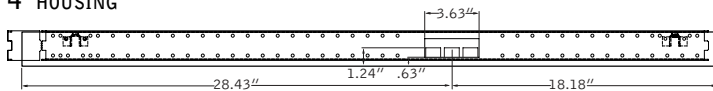

! CONFIGURATIONS ARE RUN SPECIFIC, PLEASE CONSULT FACTORY DRAWINGS BEFORE BEGINNING INSTALLATION. !

FOCAL POINT

LUMINAIRE WEIGHTS

4' - 8LBS

8' - 19LBS

MOUNTING RAIL & HARDWARE

J-BOX & WALL FASTENERS PROVIDED BY OTHERS

KEY

POWER OFF

POWER ON

ATTENTION

LEVEL

1

! DIMENSIONS SHOWN ARE FROM THE ROOM SIDE OBSERVING THE WALL

RUN LENGTH	WALL RAILS REQUIRED		
	INDIVIDUAL/START OF RUN	INTERMEDIATE(S)	END OF RUN
4'	1		
8'	2		
12'	2		1
16'	2		2
20'	2	1	2
24'	2	2	2
28'	2	4	1
32'	2	4	2

4' HOUSING

! RAIL MOUNTS .45" ABOVE THE BOTTOM OF LUMINAIRE

6' HOUSING

8' HOUSING

Luminaires must be installed by a qualified electrician (check with local and national codes for proper installation).
To prevent electrical shock, disconnect electrical supply before installation or servicing.