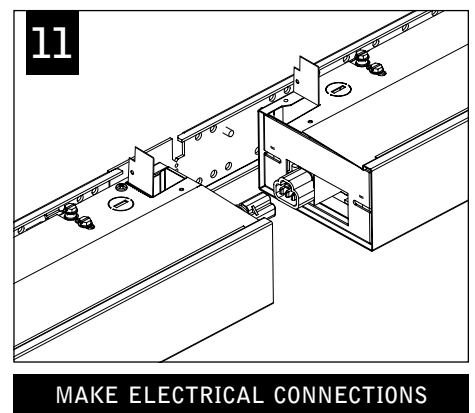

**KEY**

POWER OFF

POWER ON

ATTENTION

LEVEL

**1**

**! DIMENSIONS SHOWN ARE FROM THE ROOM SIDE OBSERVING THE WALL**

RUN LENGTH	WALL RAILS REQUIRED		
	INDIVIDUAL/START OF RUN	INTERMEDIATE(S)	END OF RUN
4'	1		
8'	2		
12'	2		1
16'	2		2
20'	2	1	2
24'	2	2	2
28'	2	4	1
32'	2	4	2

**4' HOUSING**

**! RAIL MOUNTS .45" ABOVE THE BOTTOM OF LUMINAIRE**

**6' HOUSING**

**8' HOUSING**

Luminaires must be installed by a qualified electrician (check with local and national codes for proper installation).  
To prevent electrical shock, disconnect electrical supply before installation or servicing.