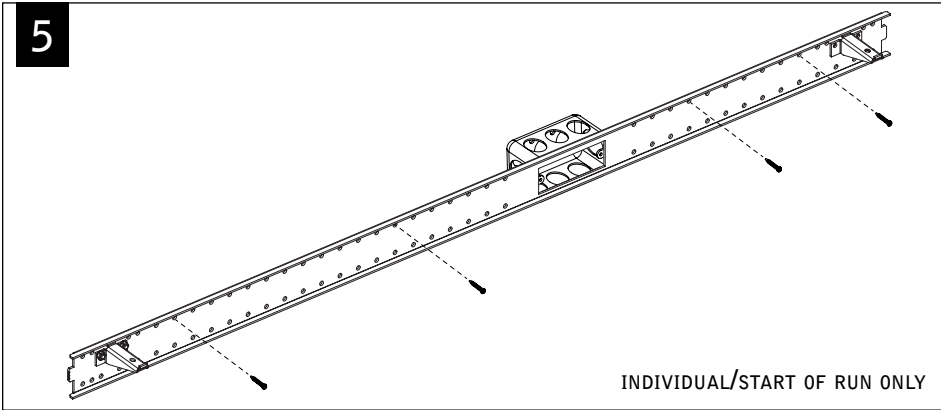

**! CONFIGURATIONS ARE RUN SPECIFIC, PLEASE CONSULT FACTORY DRAWINGS BEFORE BEGINNING INSTALLATION. !**

**FOCAL POINT**

**LUMINAIRE WEIGHTS**

4' - 8LBS

8' - 19LBS

**MOUNTING RAIL & HARDWARE**

**J-BOX & WALL FASTENERS PROVIDED BY OTHERS**

**KEY**

POWER OFF

POWER ON

ATTENTION

LEVEL

**1**

**! DIMENSIONS SHOWN ARE FROM THE ROOM SIDE OBSERVING THE WALL**

RUN LENGTH	WALL RAILS REQUIRED		
	INDIVIDUAL/START OF RUN	INTERMEDIATE(S)	END OF RUN
4'	1		
8'	2		
12'	2		1
16'	2		2
20'	2	1	2
24'	2	2	2
28'	2	4	1
32'	2	4	2

**4' HOUSING**

**! RAIL MOUNTS .45" ABOVE THE BOTTOM OF LUMINAIRE**

**6' HOUSING**

**8' HOUSING**

Luminaires must be installed by a qualified electrician (check with local and national codes for proper installation).  
To prevent electrical shock, disconnect electrical supply before installation or servicing.