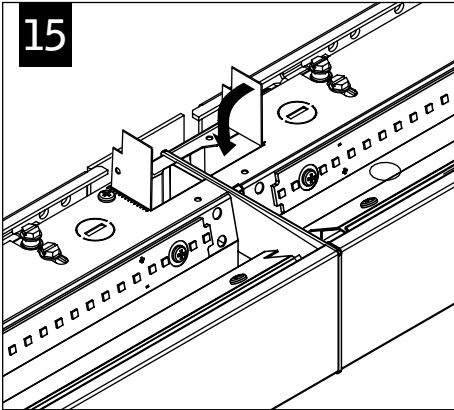

REPEAT STEPS 10-16 UNTIL
RUN IS COMPLETE