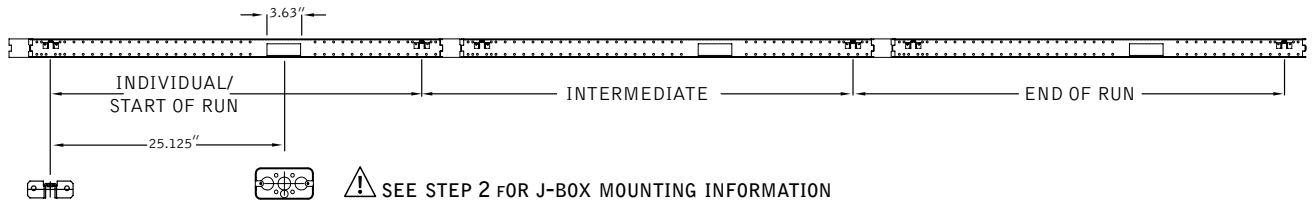

**! CONFIGURATIONS ARE RUN SPECIFIC, PLEASE CONSULT FACTORY DRAWINGS BEFORE BEGINNING INSTALLATION. !**

**FOCAL POINT**

**LUMINAIRE WEIGHTS**

4' - 8LBS

8' - 19LBS

**MOUNTING RAIL & HARDWARE**

**J-BOX & WALL FASTENERS PROVIDED BY OTHERS**

**KEY**

POWER OFF

POWER ON

ATTENTION

LEVEL

**1**

**! DIMENSIONS SHOWN ARE FROM THE ROOM SIDE OBSERVING THE WALL**

RUN LENGTH	WALL RAILS REQUIRED		
	INDIVIDUAL/START OF RUN	INTERMEDIATE(S)	END OF RUN
4'	1		
8'	2		
12'	2		1
16'	2		2
20'	2	1	2
24'	2	2	2
28'	2	4	1
32'	2	4	2