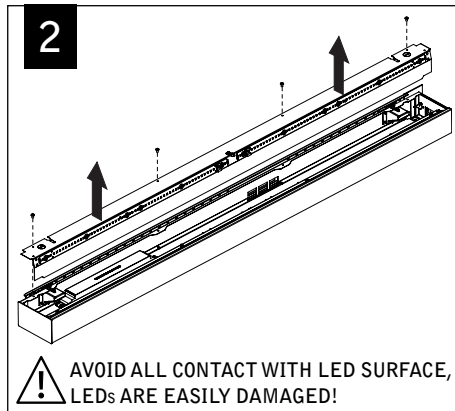

EMERGENCY

I

SEE BATTERY MANUFACTURER
INSTRUCTIONS

EMERGENCY MAXIMUM MOUNTING HEIGHT:
7.50'

Contractor is responsible for adequately reinforcing walls and/or ceilings to support luminaire weight. Focal Point, LLC accepts no responsibility for inadequately reinforced walls and/or ceilings. The information contained in this drawing is the sole property of Focal Point, LLC. Any reproduction in part or whole without the written permission of Focal Point, LLC is prohibited.