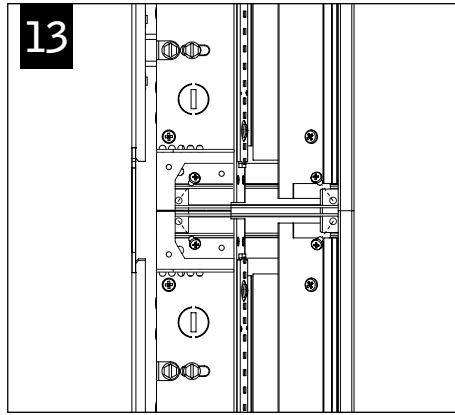

REPEAT STEPS 10-16 UNTIL
RUN IS COMPLETE