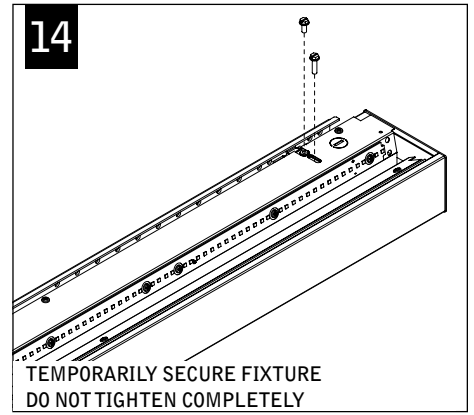

REPEAT STEPS 10-16 UNTIL
RUN IS COMPLETE