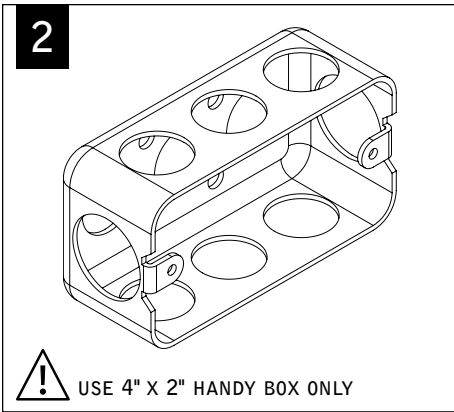

**4' HOUSING**

**! RAIL MOUNTS .45" ABOVE THE BOTTOM OF LUMINAIRE**

**6' HOUSING**

**8' HOUSING**

Luminaires must be installed by a qualified electrician (check with local and national codes for proper installation).  
To prevent electrical shock, disconnect electrical supply before installation or servicing.