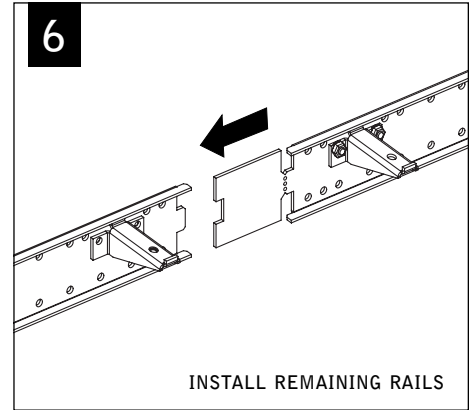

**KEY**

POWER OFF

POWER ON

ATTENTION

LEVEL

**1**

**! DIMENSIONS SHOWN ARE FROM THE ROOM SIDE OBSERVING THE WALL**

RUN LENGTH	WALL RAILS REQUIRED		
	INDIVIDUAL/START OF RUN	INTERMEDIATE(S)	END OF RUN
4'	1		
8'	2		
12'	2		1
16'	2		2
20'	2	1	2
24'	2	2	2
28'	2	4	1
32'	2	4	2

**4' HOUSING**

**! RAIL MOUNTS .45" ABOVE THE BOTTOM OF LUMINAIRE**

**6' HOUSING**

**8' HOUSING**

Luminaires must be installed by a qualified electrician (check with local and national codes for proper installation).  
To prevent electrical shock, disconnect electrical supply before installation or servicing.