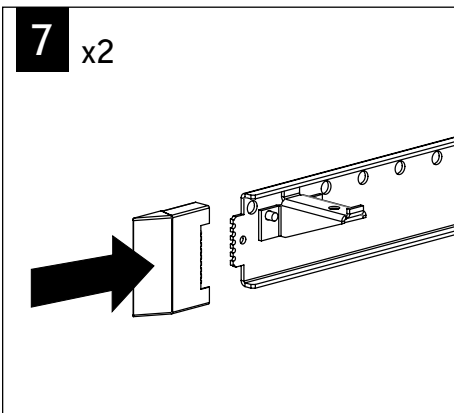

**KEY**

POWER OFF

POWER ON

ATTENTION

LEVEL

**1**

**! DIMENSIONS SHOWN ARE FROM THE ROOM SIDE OBSERVING THE WALL**

RUN LENGTH	WALL RAILS REQUIRED		
	INDIVIDUAL/START OF RUN	INTERMEDIATE(S)	END OF RUN
4'	1		
8'	2		
12'	2		1
16'	2		2
20'	2	1	2
24'	2	2	2
28'	2	4	1
32'	2	4	2

**4' HOUSING**

**! RAIL MOUNTS .45" ABOVE THE BOTTOM OF LUMINAIRE**

**6' HOUSING**

**8' HOUSING**

Luminaires must be installed by a qualified electrician (check with local and national codes for proper installation).  
To prevent electrical shock, disconnect electrical supply before installation or servicing.