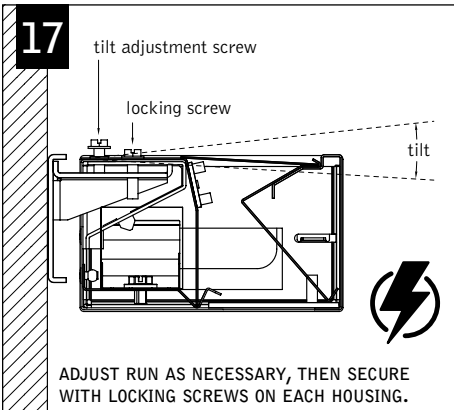

DRIVER SERVICE