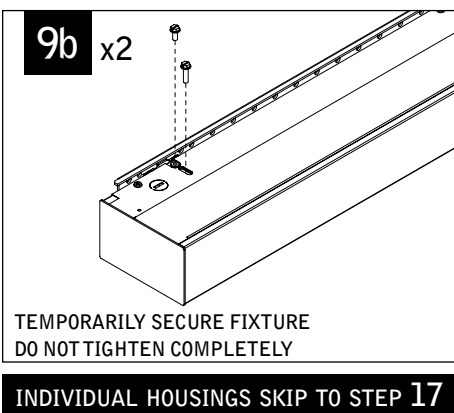

**KEY**

POWER OFF

POWER ON

ATTENTION

LEVEL

**1**

**! DIMENSIONS SHOWN ARE FROM THE ROOM SIDE OBSERVING THE WALL**

RUN LENGTH	WALL RAILS REQUIRED		
	INDIVIDUAL/START OF RUN	INTERMEDIATE(S)	END OF RUN
4'	1		
8'	2		
12'	2		1
16'	2		2
20'	2	1	2
24'	2	2	2
28'	2	4	1
32'	2	4	2

**4' HOUSING**

**! RAIL MOUNTS .45" ABOVE THE BOTTOM OF LUMINAIRE**

**6' HOUSING**

**8' HOUSING**

Luminaires must be installed by a qualified electrician (check with local and national codes for proper installation).  
To prevent electrical shock, disconnect electrical supply before installation or servicing.