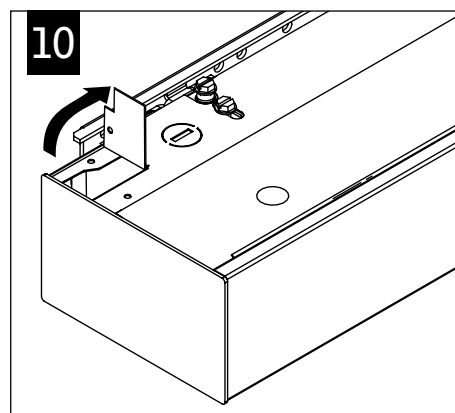

**KEY**

POWER OFF

POWER ON

ATTENTION

LEVEL

**1**

**! DIMENSIONS SHOWN ARE FROM THE ROOM SIDE OBSERVING THE WALL**

RUN LENGTH	WALL RAILS REQUIRED		
	INDIVIDUAL/START OF RUN	INTERMEDIATE(S)	END OF RUN
4'	1		
8'	2		
12'	2		1
16'	2		2
20'	2	1	2
24'	2	2	2
28'	2	4	1
32'	2	4	2

**4' HOUSING**

**! RAIL MOUNTS .45" ABOVE THE BOTTOM OF LUMINAIRE**

**6' HOUSING**

**8' HOUSING**

Luminaires must be installed by a qualified electrician (check with local and national codes for proper installation).  
To prevent electrical shock, disconnect electrical supply before installation or servicing.