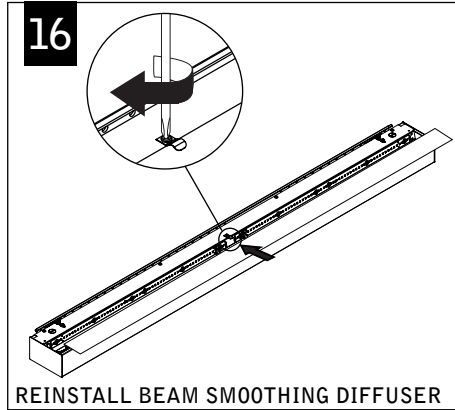

REPEAT STEPS 10-16 UNTIL
RUN IS COMPLETE