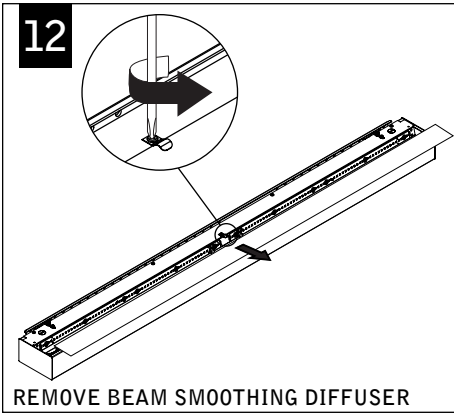

REPEAT STEPS 10-16 UNTIL
RUN IS COMPLETE