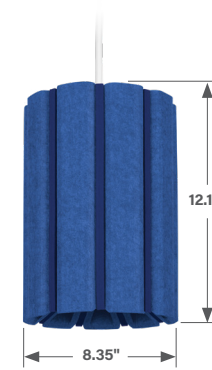

Zyl 3
SOLID &
PINSTRIPE