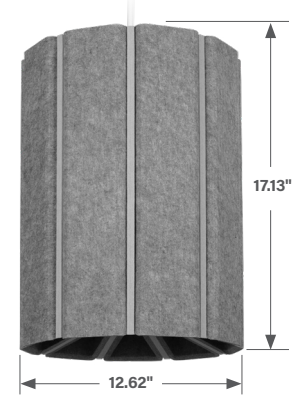

Blume 3
SOLID

Blume 3
PINSTRIPE

Zyl 3
SOLID &
PINSTRIPE

Blume 4
SOLID

Blume 4
PINSTRIPE

Zyl 4
SOLID &
PINSTRIPE

Illumination

Optics

Two optic options, 50° and 80° cut-offs, promote visual comfort and control brightness while a selection of distributions, from spot to super wide flood, support various commercial applications.

Spot

(Blume & Zyl 4 only)