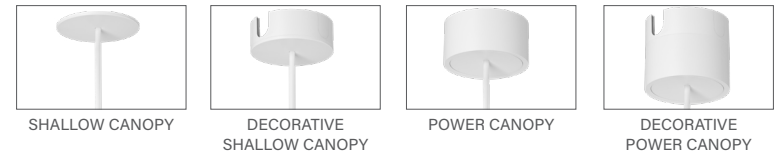

CANOPY TYPES