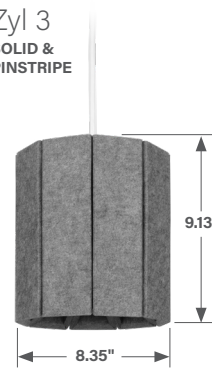

Zyl 3
SOLID &
PINSTRIPE