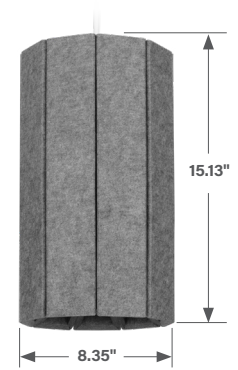

Zyl 3
SOLID &
PINSTRIPE