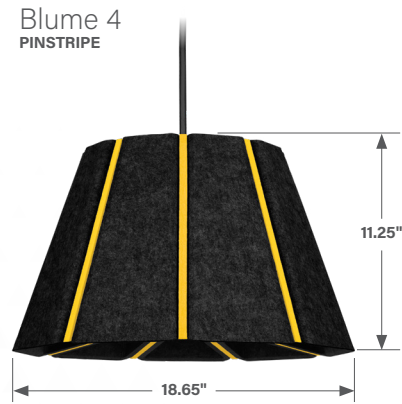

- Solid or Pinstripe design
- Nominal 8" and 12" diameter pendants with three height options for each size
- Made of eco-friendly, PET felt material
- Broad PET felt color palette enables hundreds of color combinations
- Mix and match finishes and colors for canopy, stem, and cord
- Lumen output range: 700 - 3000lm
- Spot to Super Wide Flood distributions
- Multiple driver options: compatible with several lighting control systems
- Accommodates various ceiling applications: grid, drywall, and open ceiling
- Use as individual pendants or clustered

Blume 3
SOLID

Blume 3
PINSTRIPE

Zyl 3
SOLID &
PINSTRIPE

Blume 4
SOLID

Blume 4
PINSTRIPE

Zyl 4
SOLID &
PINSTRIPE

Illumination

Optics

Two optic options, 50° and 80° cut-offs, promote visual comfort and control brightness while a selection of distributions, from spot to super wide flood, support various commercial applications.

Spot

(Blume & Zyl 4 only)