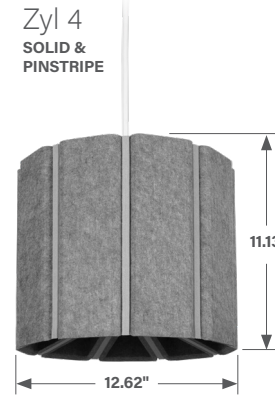

Blume 3
SOLID

Blume 3
PINSTRIPE

Zyl 3
SOLID &
PINSTRIPE

Blume 4
SOLID

Blume 4
PINSTRIPE

Zyl 4
SOLID &
PINSTRIPE

Illumination

Optics

Two optic options, 50° and 80° cut-offs, promote visual comfort and control brightness while a selection of distributions, from spot to super wide flood, support various commercial applications.

Spot

(Blume & Zyl 4 only)