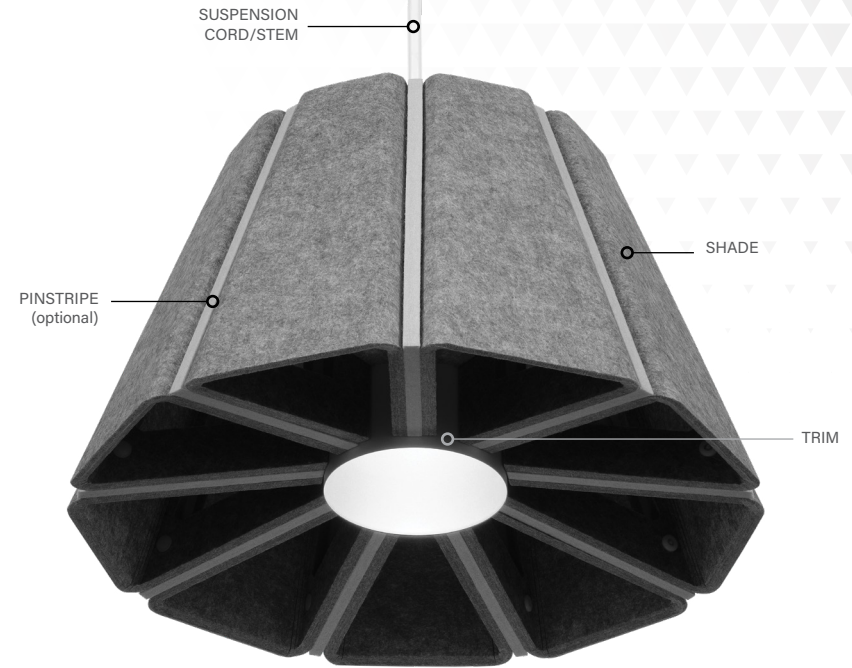

PREMIUM COLORS*