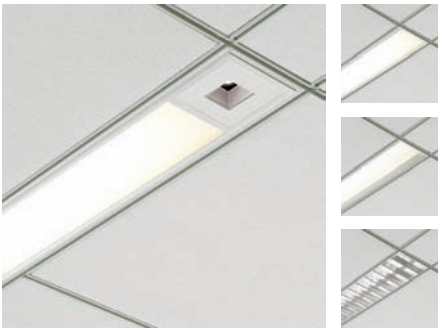

# avenue™ 6

FOCAL POINT®

T H E  
A R T O F  
L I G H T ®

Focal Point® is pleased to announce the addition of Avenue 6. Designed specifically for Logix by USG, the Avenue 6 series is also compatible with other 6" specialty ceiling systems. This new series offers 1 or 2 lamp T5/T5HO fluorescent with multiple shielding options. Avenue 6 + ID™ integrates our popular square ID MR16 product with all its features and benefits.