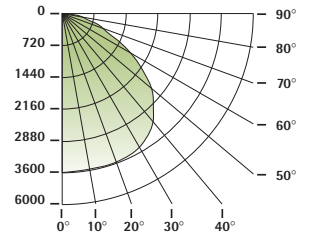

Skydome's 2', 3' & 4' profiles are available with a variety of lamping options. Each profile may be mounted in grid or drywall ceilings. Dimming and emergency options are available on all configurations.

fsd-44 6 lamp T8