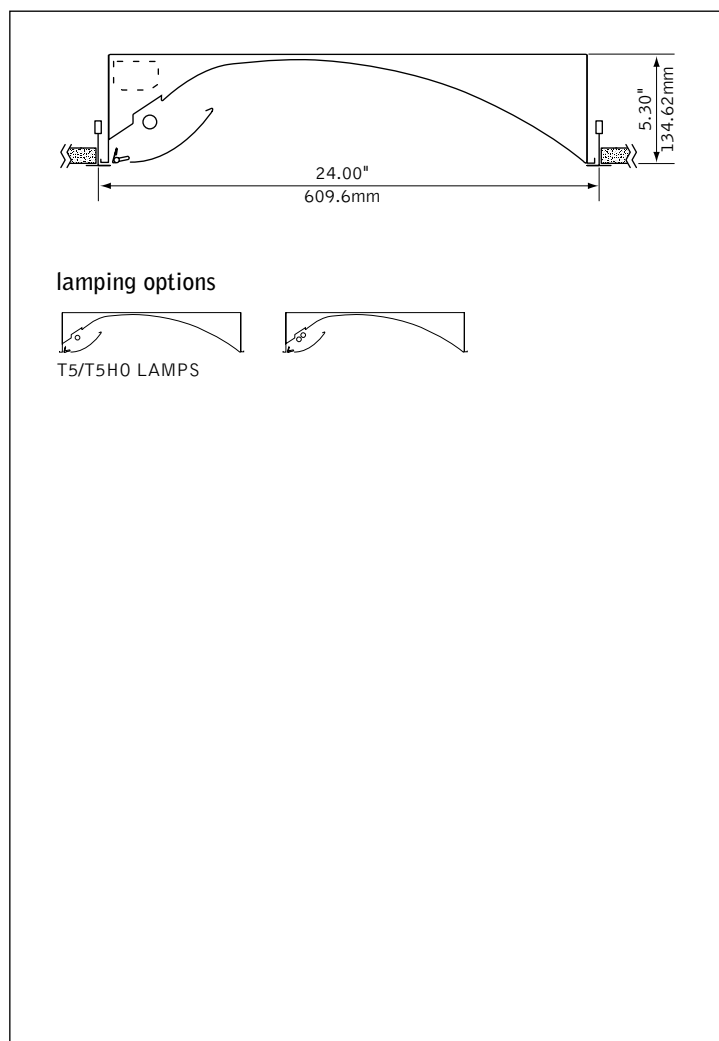

Skylite® 2x2

FLUORESCENT ASYMMETRIC

DIMENSIONAL DATA

FEATURES

2'x2' recessed asymmetric indirect with perforated side basket.

High reflectance, low gloss Matte White finish controls glare.

Perforated lamp shield swings down for easy relamping.

SPECIFICATIONS

Construction

One-piece 20 Ga. steel reflector and housing. 22 Ga. perforated shields with white acrylic lens insert. Shield is secured by spring latches that allow for easy relamping. Unit weight: 12 lbs.