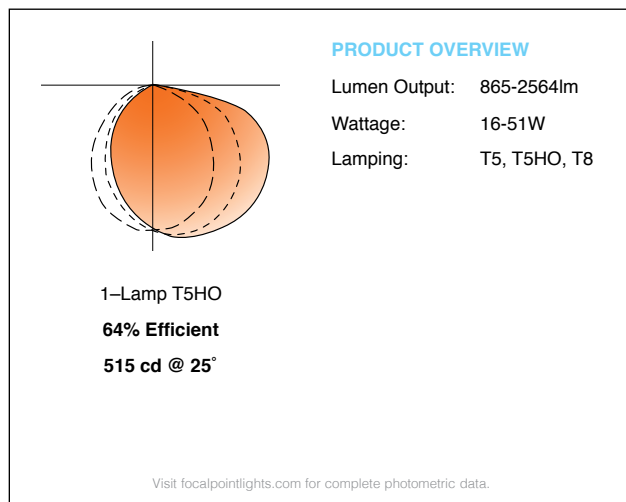

PERFORMANCE