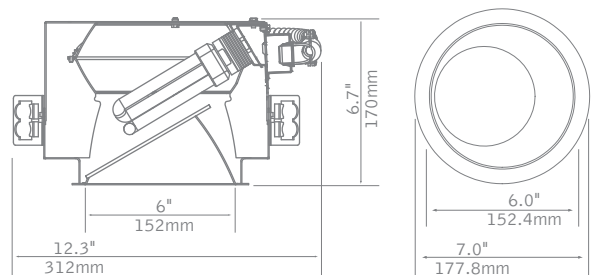

wall wash

reflector colors

flange finish

features

4.5" (18–26W CFL)

6" (26–42W CFL)

55° cutoff to lamp and lamp image

Downlights up to 61% efficient

Shallow housing with horizontal lamping

Trim fits tightly to ceiling via torsion springs

Lensed wallwash trims deliver excellent
high-angle illumination