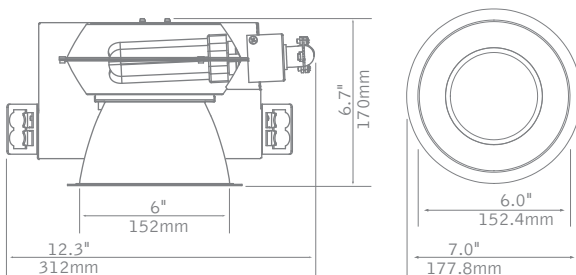

downlight

6"