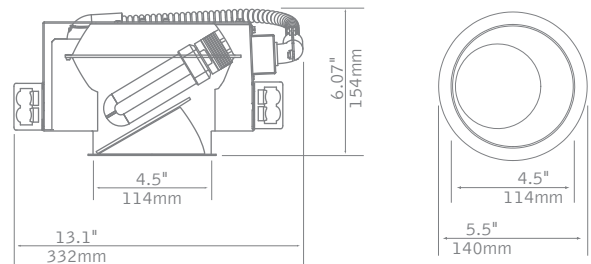

FOCAL POINT®

4.5" and 6" cfl rounds

Focal Point's Intelligent Downlight family now includes 4.5" and 6" round aperture luminaires that deliver high efficiency while maintaining a comfortable and clean aesthetic. Unlike other horizontal CFL downlights, ID's unique SmartShell™ optical design produces a symmetrical distribution and a smooth reflector appearance.

downlight

4.5"

wall wash

downlight

6"

wall wash

reflector colors

clear diffuse

warm diffuse

flange finish

non-painted
self-flanged

white painted

features

4.5" (18–26W CFL)

6" (26–42W CFL)

55° cutoff to lamp and lamp image

Downlights up to 61% efficient

Shallow housing with horizontal lamping

Trim fits tightly to ceiling via torsion springs

Lensed wallwash trims deliver excellent
high-angle illumination