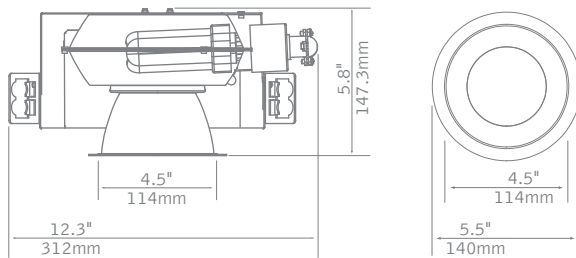

FOCAL POINT®

4.5" and 6" cfl rounds

Focal Point's Intelligent Downlight family now includes 4.5" and 6" round aperture luminaires that deliver high efficiency while maintaining a comfortable and clean aesthetic. Unlike other horizontal CFL downlights, ID's unique SmartShell™ optical design produces a symmetrical distribution and a smooth reflector appearance.

downlight

4.5"

wall wash

downlight

6"

wall wash

reflector colors

clear diffuse

warm diffuse

flange finish

non-painted
self-flanged

white painted

features

4.5" (18–26W CFL)

6" (26–42W CFL)

55° cutoff to lamp and lamp image

Downlights up to 61% efficient

Shallow housing with horizontal lamping

Trim fits tightly to ceiling via torsion springs

Lensed wallwash trims deliver excellent
high-angle illumination